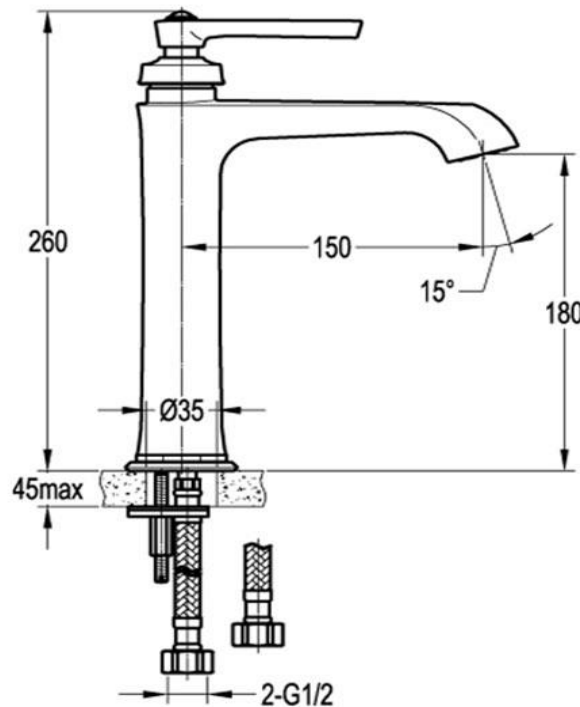

Tall height basin mixer finished in oil rubbed bronze

FLOVA®

FWL9809A  
Liberty Tall Basin Mixer

180mm aerator height x 150mm reach  
Recommended working pressure 200 - 500kPa (balanced)  
Sedal ceramic disc cartridge (Made in Spain)