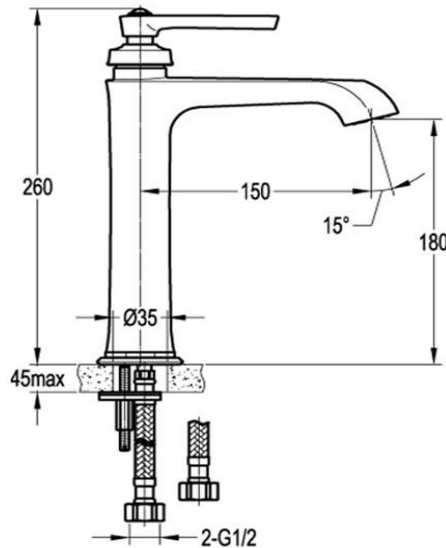

## Tall Height Basin Mixer

FLOVA®

FWL9809AAI

Liberty Tall Basin Mixer Aged Iron

180mm aerator height x 150mm reach

Recommended working pressure 200 - 500kPa (balanced)

Sedal ceramic disc cartridge (Made in Spain)