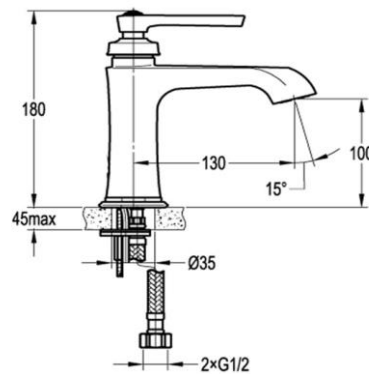

Standard Basin Mixer

FLOVA®

FWL9809AI

Liberty Standard Height Basin Mixer Aged Iron

100mm aerator height x 130mm reach

Recommended working pressure 200 - 500kPa (balanced)

Sedal ceramic disc cartridge (Made in Spain)