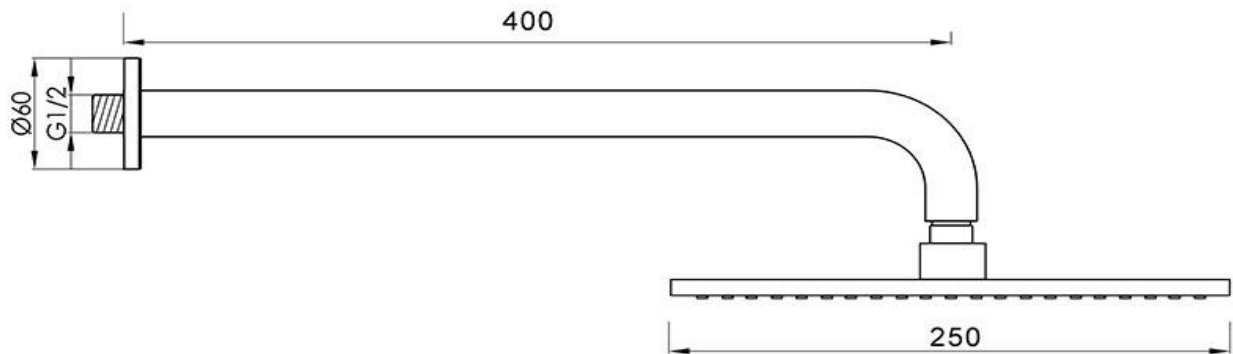

Rain Shower with Wall Arm

FWLO09GM

Loft Rain Shower with Wall Arm Gun Metal

Wall mounted rain shower dump rose and arm in gun metal
 250mm rose and 400mm arm with 15mm male wall connection
 Recommended working pressure 200 - 500kPa (balanced)