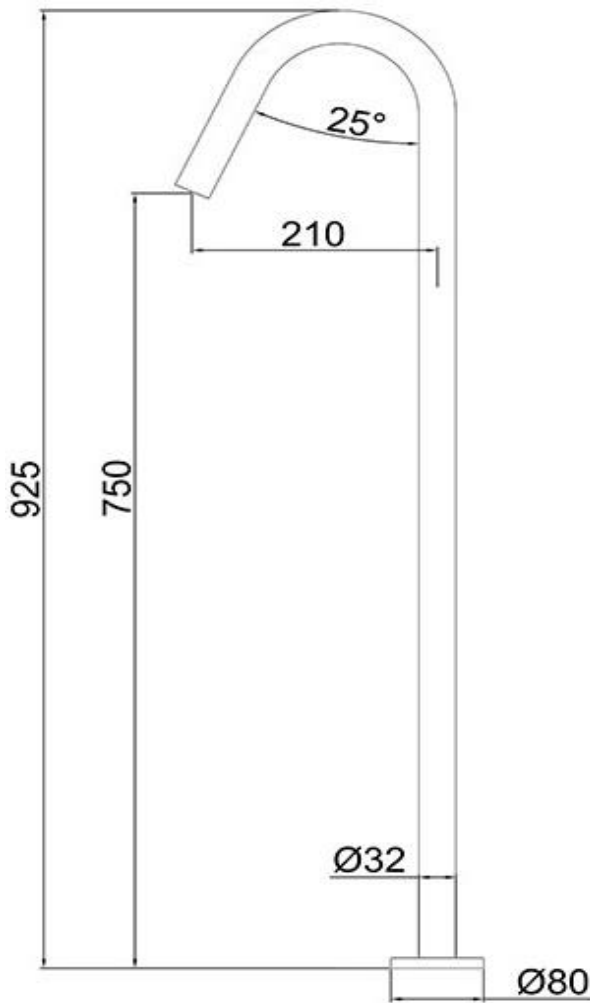

## Floor Mounted Bath Spout

**TUNE**

FWLO1500CP

Loft Floor Mounted Bath Spout Chrome

925mm high x 210mm reach