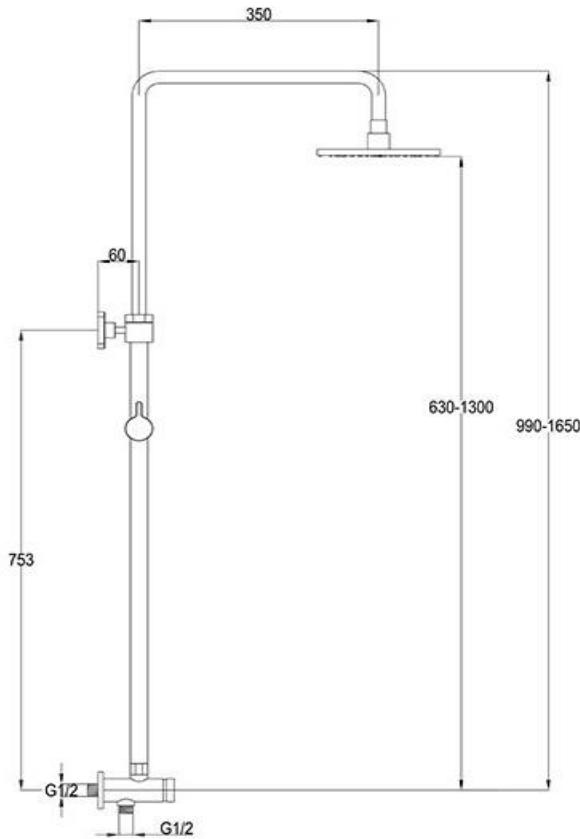

Shower Tower 3 Function

TUNE

FWLO3050BC

Loft Shower Tower 3 Function Brushed Copper

1650mm high x 350mm reach

15mm male wall connection

Recommended working pressure 200 - 500kPa (balanced)

Note: Since this unit has an integrated diverter, only a standard shower mixer is required