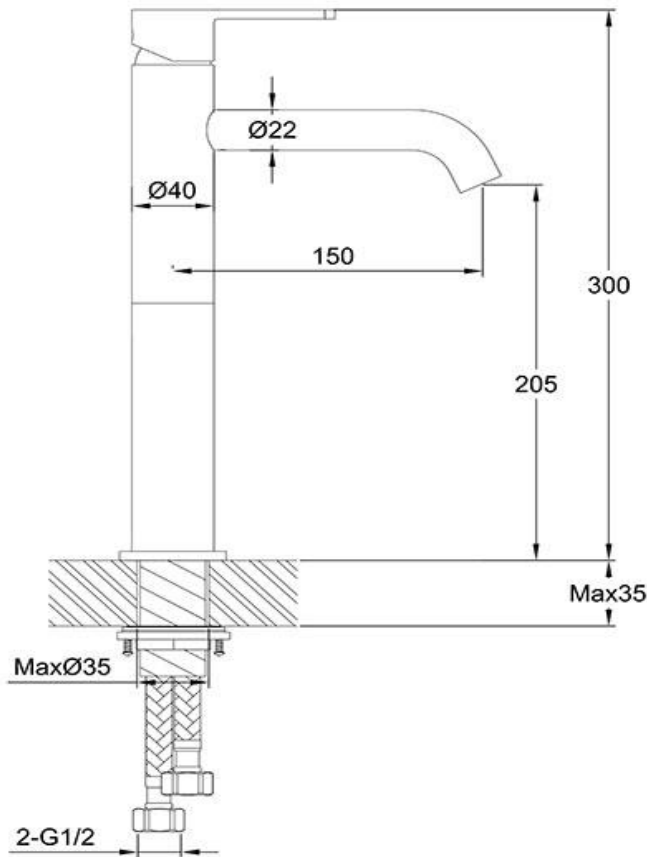

## Tall Basin Mixer

**TUNE**

FWLO8268BC

Loft Tall Basin Mixer Brushed Copper

205mm aerator height x 150mm reach

Recommended working pressure 200 - 500kPa (balanced)