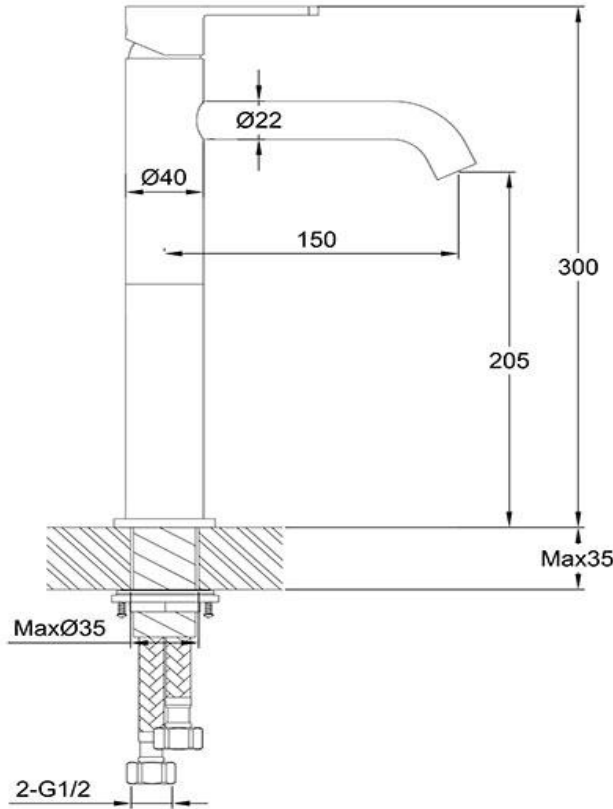

## Tall Basin Mixer

FWLO8268GM

Loft Tall Basin Mixer Gun Metal

Tall basin mixer finished in gun metal  
 205mm aerator height x 150mm reach  
 Recommended working pressure 200 - 500kPa (balanced)