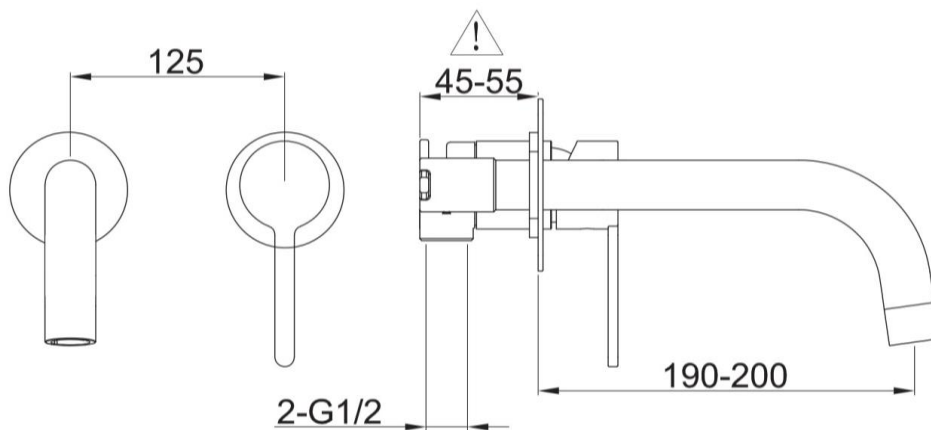

Wall Mounted Basin Mixer

TUNE

FWLO8286ACP

Loft Wall Mounted Basin Mixer Chrome (small face plate)

200mm reach

Recommended working pressure 200 - 500kPa (balanced)

CARE AND USE

Tapware