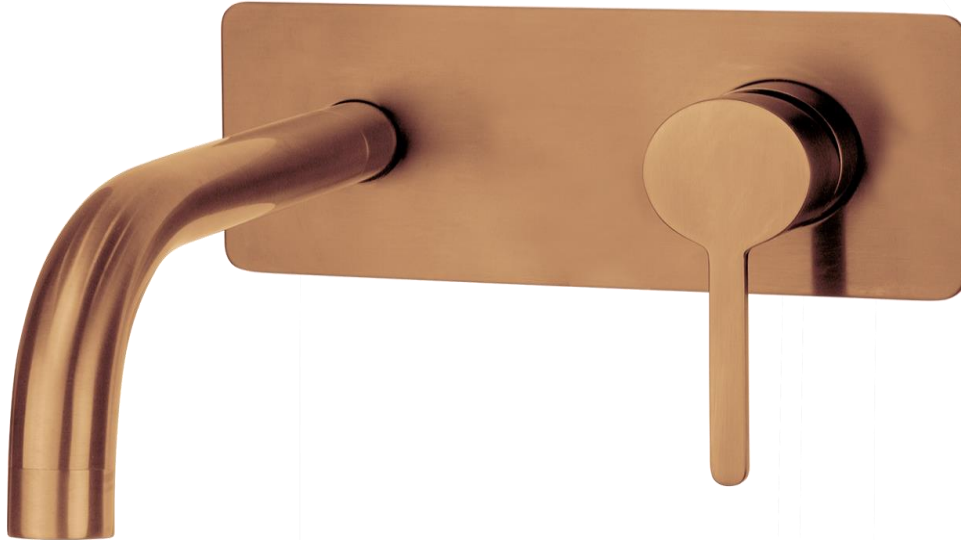

## Loft Wall Mounted Basin Mixer

**TUNE**

FWLO8286BC

Loft Wall Mounted Basin Mixer Brushed Copper

200mm reach

Recommended working pressure 200 - 500kPa (balanced)

#### Tapware

All finishes are smooth, abrasion resistant, corrosion resistant, fade-proof and easy to clean. All finishes are super hard wearing surfaces that won't chip, peel or tarnish with normal use. All surfaces should be regularly wiped clean with non scouring, neutral wash solutions.