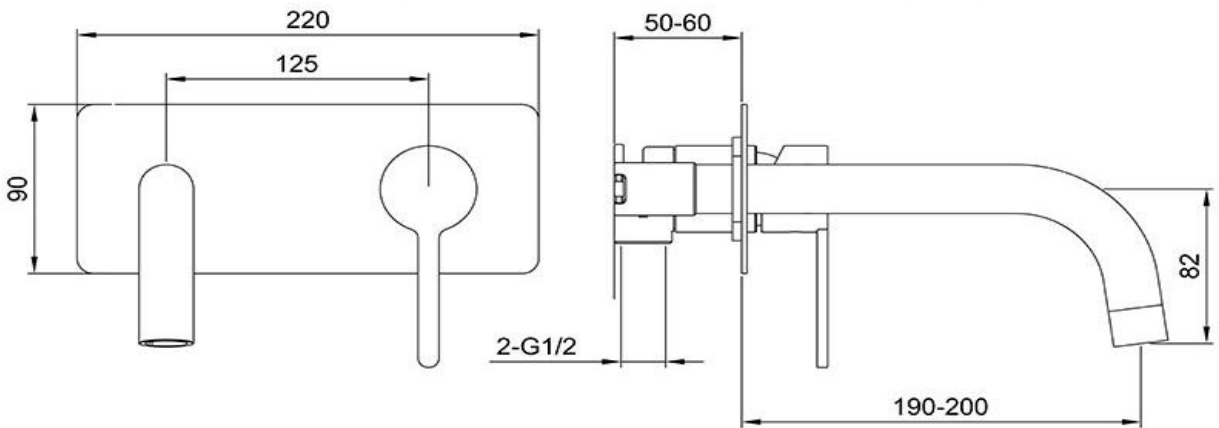

## Loft Wall Mounted Basin Mixer

**TUNE**

FWLO8286BC

Loft Wall Mounted Basin Mixer Brushed Copper

200mm reach

Recommended working pressure 200 - 500kPa (balanced)