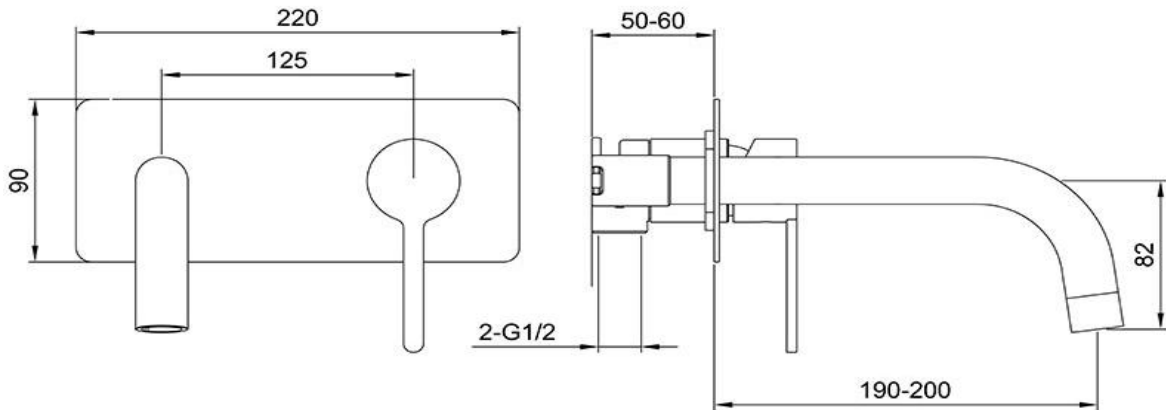

Wall Mounted Basin Mixer

FWLO8286CP

Loft Wall Mounted Basin Mixer Chrome

200mm reach

Recommended working pressure 200 - 500kPa (balanced)

CARE AND USE

Tapware

All finishes are smooth, abrasion resistant, corrosion resistant, fade-proof and easy to clean. All finishes are super hard wearing surfaces that won't chip, peel or tarnish with normal use. All surfaces should be regularly wiped clean with non scouring, neutral wash solutions.