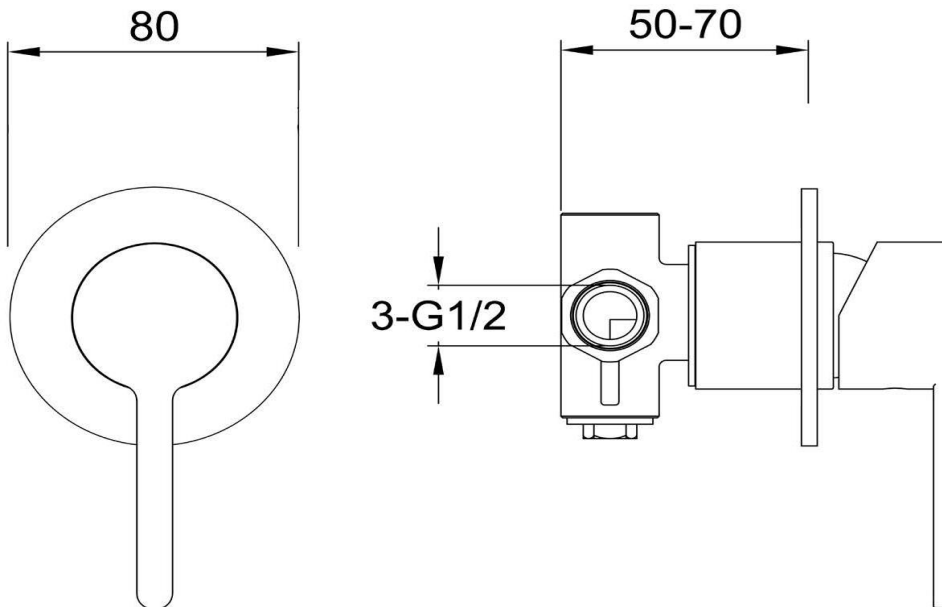

## Shower/Bath Mixer

**TUNE**

FWLO8303ACP

Loft Shower/Bath Mixer Chrome (small face plate)

Small faceplate is 80mm diameter

Recommended working pressure 200 - 500kPa (balanced)