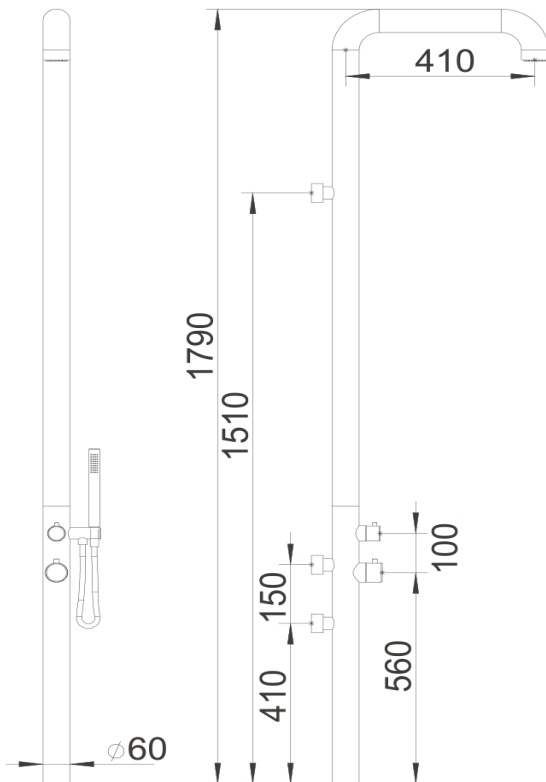

Outdoor Shower Tower

FWOD9010BL
Pacific Outdoor Shower Tower Matte Black

- 1790mm height x 410mm reach
- 316 Stainless Steel grade
- Rust resistant
- Wall mounted with integrated mixer and diverter function
- Matte black model is powdercoated
- Mains pressure only
- Hot and Cold
- Adjustable flow and mix temperature