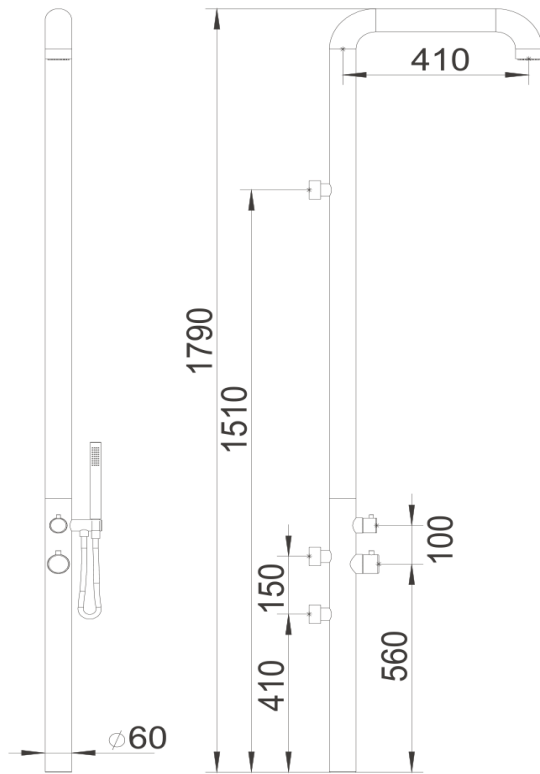

# Pacific Outdoor Shower Tower

FWOD9010BS

Pacific Outdoor Shower Tower Brushed Stainless

- 1790mm height x 410mm reach
- 316 Stainless Steel grade
- Rust resistant
- Wall mounted with integrated mixer and diverter function
- Matte black model is powdercoated
- Mains pressure only
- Hot and Cold
- Adjustable flow and mix temperature