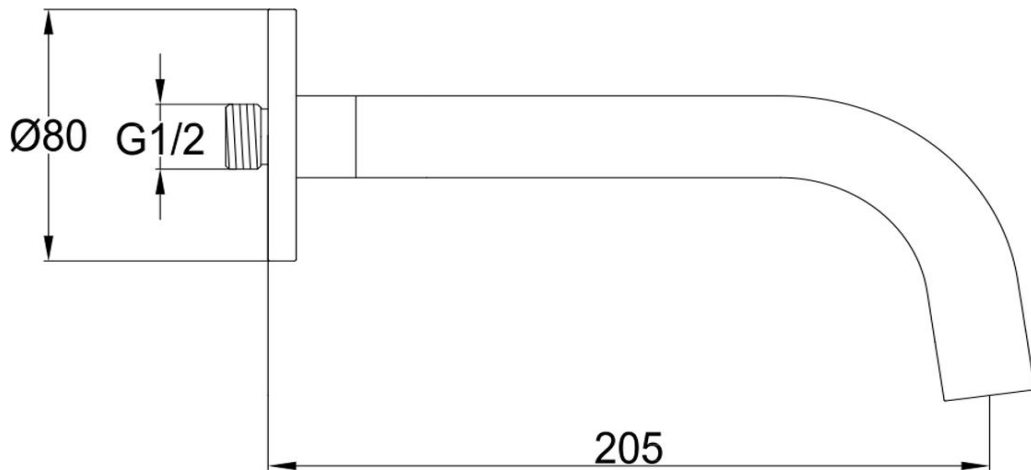

Wall Mounted Bath Spout

TUNE

FWSC08BG

Scarab Wall Mounted Bath Spout Brushed Gold

Wall mounted bath spout in brushed gold finish
 205mm reach and 15mm male connection
 Recommended working pressure 200 - 500kPa (balanced)