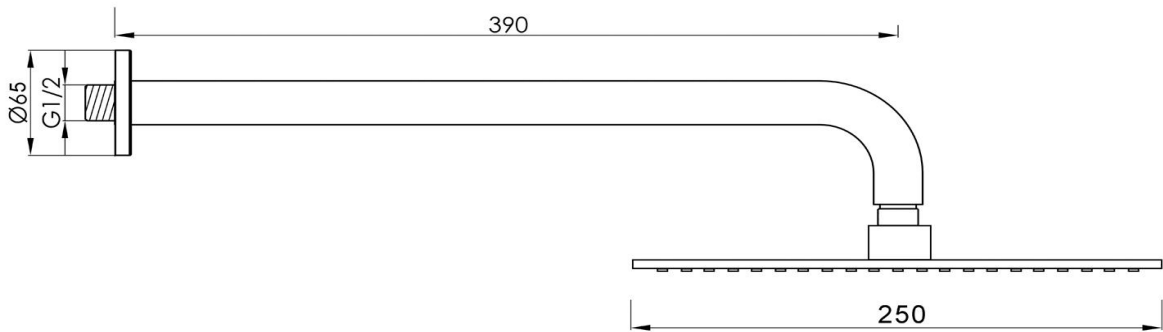

Rain Shower with Wall Arm

FWSC09BG

Scarab Rain Shower with Wall Arm Brushed Gold

Wall mounted rain shower dump rose and arm in brushed gold
 250mm rose and 390mm arm with 15mm male wall connection
 Recommended working pressure 200 - 500kPa (balanced)