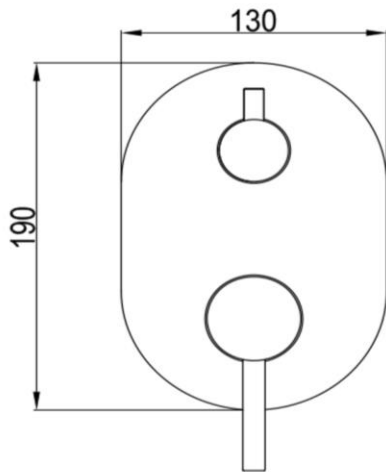

Shower Divert Mixer

TUNE

FWSC2037KBG

Scarab Shower Divert Mixer Brushed Gold (Knurled Handle)

Shower divert mixer in brushed gold with a knurled handle
 Recommended working pressure 200 - 500kPa (balanced)
 Sedal ceramic disc cartridge (Made in Spain)