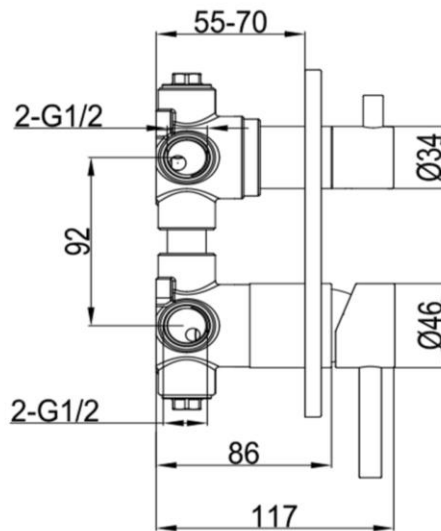

Shower Divert Mixer

TUNE

FWSC2037KBG

Scarab Shower Divert Mixer Brushed Gold (Knurled Handle)

Shower divert mixer in brushed gold with a knurled handle
 Recommended working pressure 200 - 500kPa (balanced)
 Sedal ceramic disc cartridge (Made in Spain)