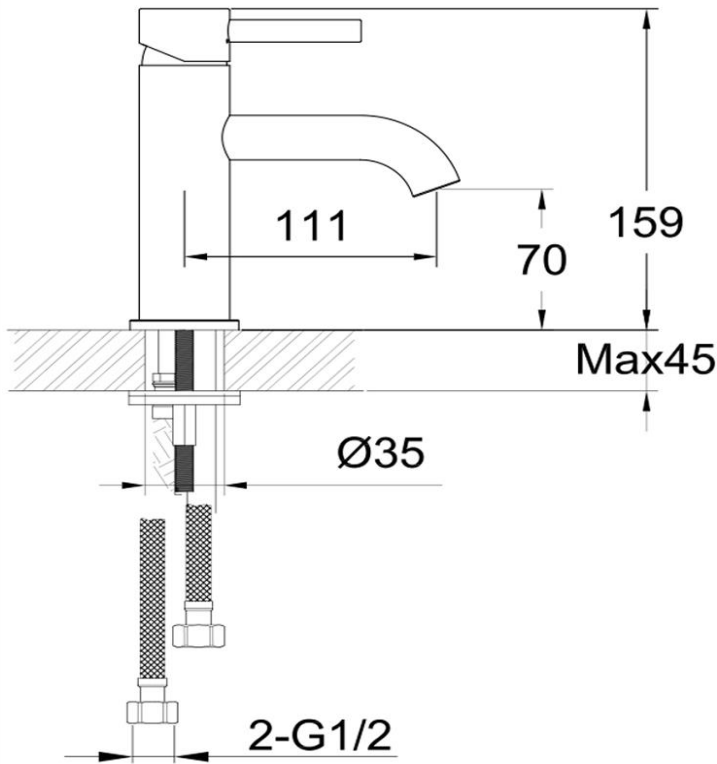

Standard Basin Mixer

TUNE

FWSC8228KBG

Scarab Standard Basin Mixer Brushed Gold (Knurled Handle)

Standard height basin mixer in brushed gold with a knurled handle

70mm aerator height x 111mm reach

Recommended working pressure 200 – 500kPa (balanced)