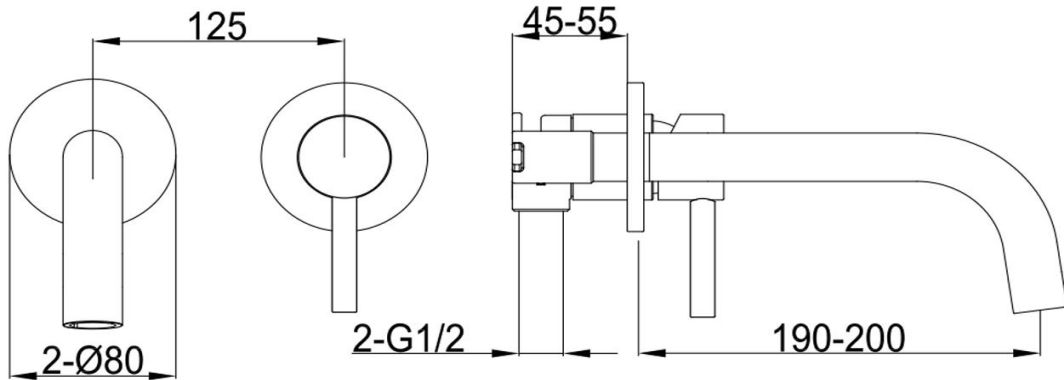

Wall Mounted Basin Mixer

TUNE

FWSC8286BG

Scarab Wall Mounted Basin Mixer Brushed Gold

Wall mounted basin mixer and spout for vessel basin installations in brushed gold

190-200mm reach

Recommended working pressure 200 – 500kPa (balanced)