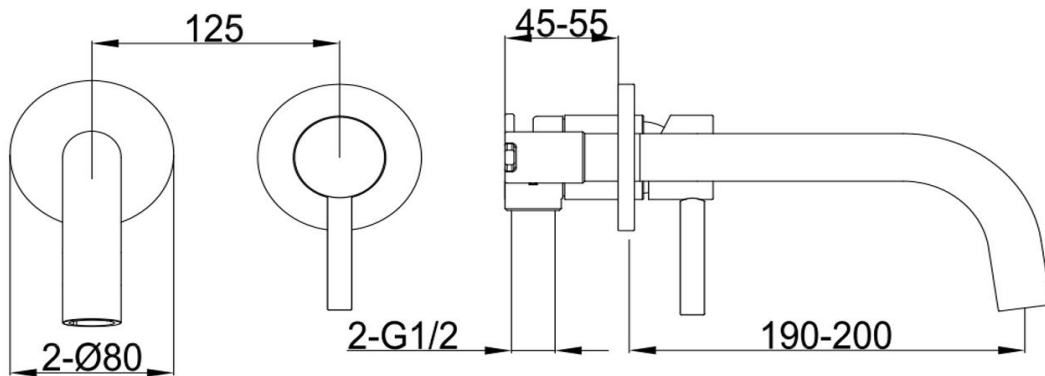

Wall Mounted Basin Mixer

TUNE

FWSC8286KBG

Scarab Wall Mounted Basin Mixer Brushed Gold (Knurled Handle)

Wall mounted basin mixer and spout for vessel basin installations in brushed gold with a knurled handle

190-200mm reach

Recommended working pressure 200 – 500kPa (balanced)

CARE AND USE

Tapware

All finishes are smooth, abrasion resistant, corrosion resistant, fade-proof and easy to clean. All finishes are super hard wearing surfaces that won't chip, peel or tarnish with normal use. All surfaces should be regularly wiped clean with non scouring, neutral wash solutions.

LIMITED PRODUCT WARRANTIES

To be read in conjunction with and subject to all terms and conditions contained in the Waterware 'Producer Statement' available on-line (<http://www.waterware.co.nz/media-downloads>) From date of purchase, Waterware Services warrants products from the following categories to be free from manufacturing defect subject to exclusions (if applicable):

Category	Domestic Installations	Commercial Installations	Exclusions	Wels
Tapware | 10 year conditional warranty	5 years parts and labour, 6-10 years parts only	1 year parts and labour	Handshowers and Hoses	5 Star 5L/min