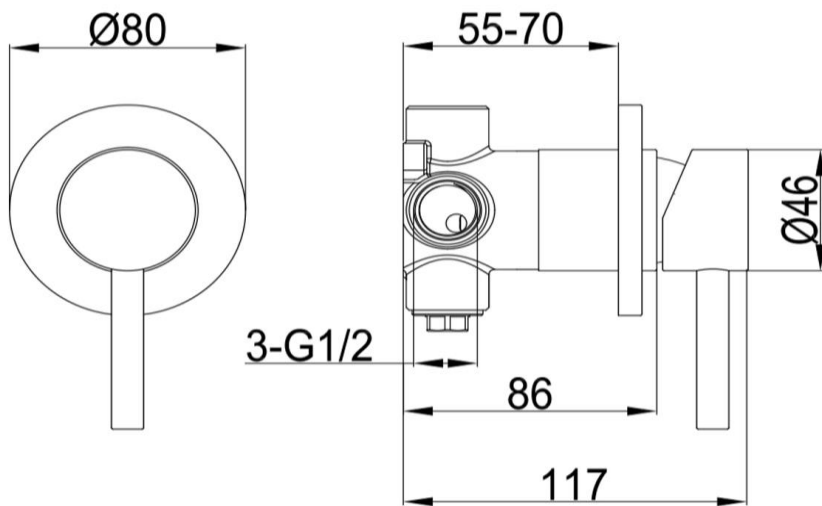

## Shower/Bath Mixer

**TUNE**

FWSC8303BG

Scarab Shower/Bath Mixer Brushed Gold

Shower or bath mixer in brushed gold

Recommended working pressure 200 – 500kPa (balanced)