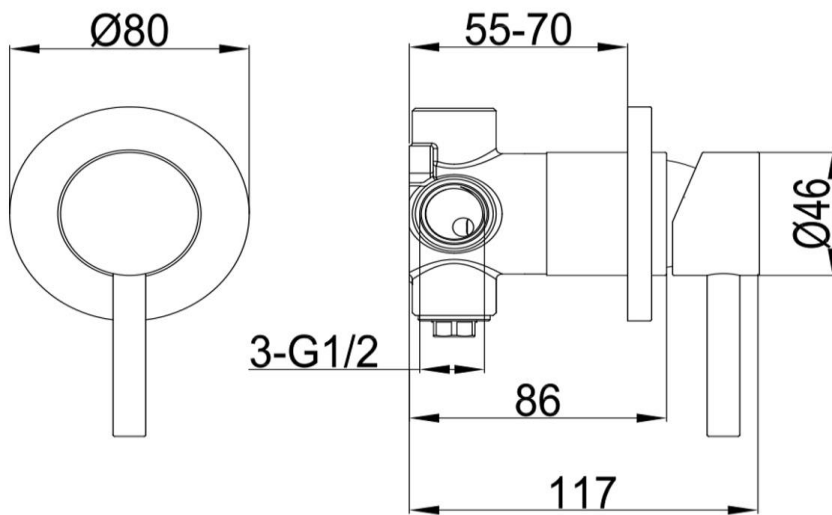

Shower/Bath Mixer

TUNE

FWSC8303KBG

Scarab Shower/Bath Mixer Brushed Gold (Knurled Handle)

Shower or bath mixer in brushed gold with a knurled handle
Recommended working pressure 200 – 500kPa (balanced)

CARE AND USE