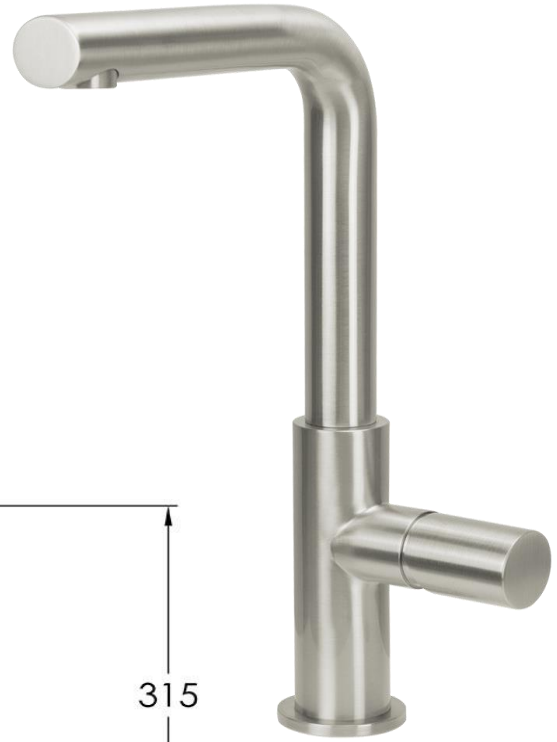

Minimalist Mixer

TUNE

FWU0200BS

Urban Minimalist Mixer Brushed Stainless

Minimalist mixer with swivel spout in 304 brushed stainless steel

290mm aerator height x 145mm reach

Recommended working pressure 200 - 500kPa (balanced)

Sedal ceramic disc cartridge (Made in Spain)

CARE AND USE

Tapware

All finishes are smooth, abrasion resistant, corrosion resistant, fade-proof and easy to clean. All finishes are super hard wearing surfaces that won't chip, peel or tarnish with normal use. All surfaces should be regularly wiped clean with non scouring, neutral wash solutions.