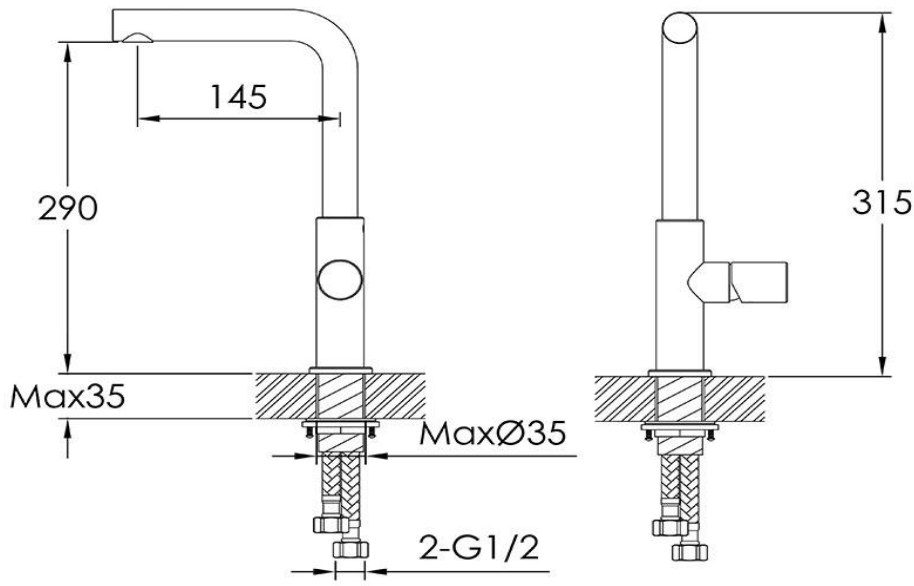

Minimalist Mixer

TUNE

FWU0200BS

Urban Minimalist Mixer Brushed Stainless

Minimalist mixer with swivel spout in 304 brushed stainless steel

290mm aerator height x 145mm reach

Recommended working pressure 200 - 500kPa (balanced)

Sedal ceramic disc cartridge (Made in Spain)

CARE AND USE

Tapware

All finishes are smooth, abrasion resistant, corrosion resistant, fade-proof and easy to clean. All finishes are super hard wearing surfaces that won't chip, peel or tarnish with normal use. All surfaces should be regularly wiped clean with non scouring, neutral wash solutions.

LIMITED PRODUCT WARRANTIES

To be read in conjunction with and subject to all terms and conditions contained in the Waterware 'Producer Statement' available on-line (<http://www.waterware.co.nz/media-downloads>) From date of purchase, Waterware Services warrants products from the following categories to be free from manufacturing defect subject to exclusions (if applicable):

Category	Domestic Installations	Commercial Installations	Exclusions	Wels
Tapware | 10 year conditional warranty	5 years parts and labour, 6-10 years parts only	1 year parts and labour	Handshowers and Hoses	5 Star 5.1L/min