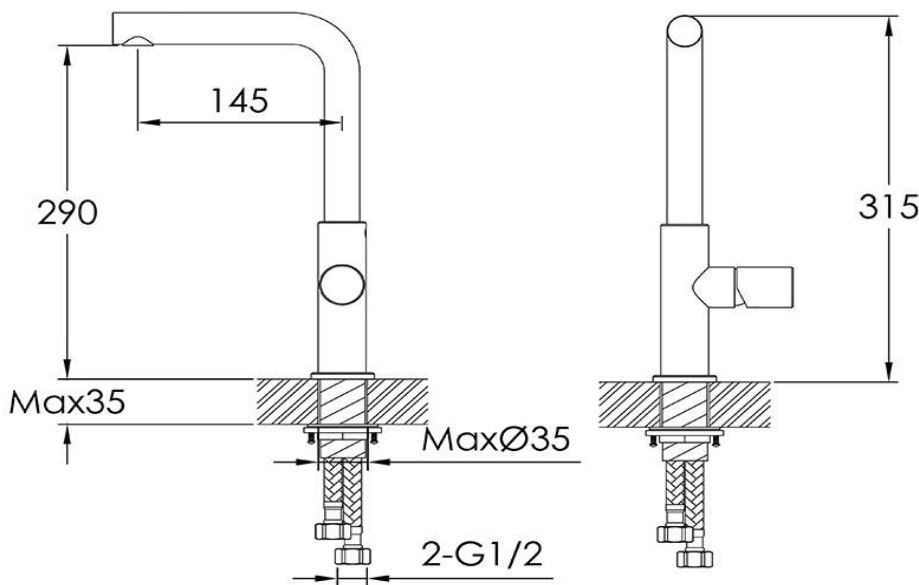

Minimalist Mixer

FWU0200BSW

Urban Minimalist Mixer Brushed Stainless (white handle)

Minimalist mixer with swivel spout in 304 brushed stainless steel with white Handle

290mm aerator height x 145mm reach

Recommended working pressure 200 - 500kPa (balanced)

Sedal ceramic disc cartridge (Made in Spain)

CARE AND USE

Tapware

All finishes are smooth, abrasion resistant, corrosion resistant, fade-proof and easy to clean. All finishes are super hard wearing surfaces that won't chip, peel or tarnish with normal use. All surfaces should be regularly wiped clean with non scouring, neutral wash solutions.

LIMITED PRODUCT WARRANTIES

To be read in conjunction with and subject to all terms and conditions contained in the Waterware 'Producer Statement' available on-line (<http://www.waterware.co.nz/media-downloads>) From date of purchase, Waterware Services warrants products from the following categories to be free from manufacturing defect subject to exclusions (if applicable):

Category	Domestic Installations	Commercial Installations	Exclusions	Wells
Tapware | 10 year conditional warranty	5 years parts and labour, 6-10 years parts only	1 year parts and labour	Handshowers and Hoses	5 Star 5.1L/min