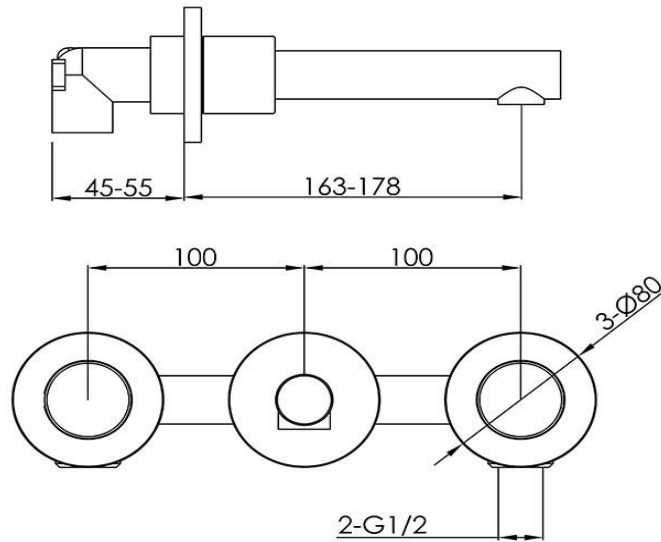

Wall Mounted Basin Mixer

FWU1800BS

Urban Wall Mounted Basin Mixer Brushed Stainless

For vessel basin installations in 304 brushed stainless steel

163-178mm reach

Recommended working pressure 200 - 500kPa (balanced)

Sedal ceramic disc cartridge (Made in Spain)

CARE AND USE

Tapware

All finishes are smooth, abrasion resistant, corrosion resistant, fade-proof and easy to clean. All finishes are super hard wearing surfaces that won't chip, peel or tarnish with normal use. All surfaces should be regularly wiped clean with non scouring, neutral wash solutions.

LIMITED PRODUCT WARRANTIES

To be read in conjunction with and subject to all terms and conditions contained in the Waterware 'Producer Statement' available on-line (<http://www.waterware.co.nz/media-downloads>) From date of purchase, Waterware Services warrants products from the following categories to be free from manufacturing defect subject to exclusions (if applicable):

Category	Domestic Installations	Commercial Installations	Exclusions	Wels
Tapware | 10 year conditional warranty	5 years parts and labour, 6-10 years parts only	1 year parts and labour	Handshowers and Hoses	3 Star 8L/min