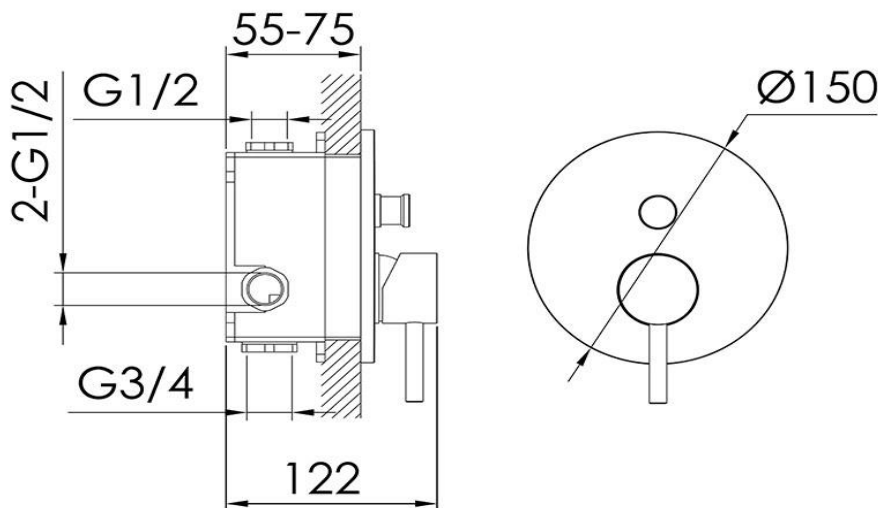

Shower Divert Mixer

TUNE

FWU2100BS

Urban Shower Divert Mixer Brushed Stainless

Shower divert mixer in 304 brushed stainless steel
 Recommended working pressure 200 - 500kPa (balanced)
 Sedal ceramic disc cartridge (Made in Spain)