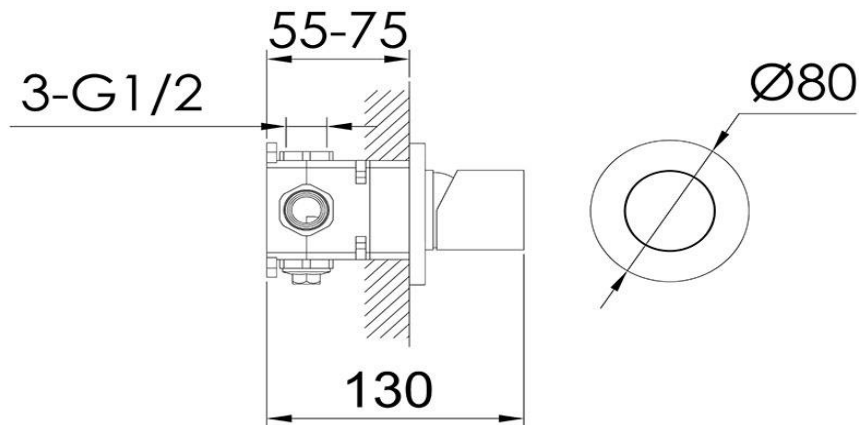

Shower/Bath Mixer

TUNE

FWU7200ABS

Urban Shower/Bath Mixer Brushed Stainless

Recommended working pressure 200 - 500kPa (balanced)

Sedal ceramic disc cartridge (Made in Spain)

CARE AND USE

Tapware