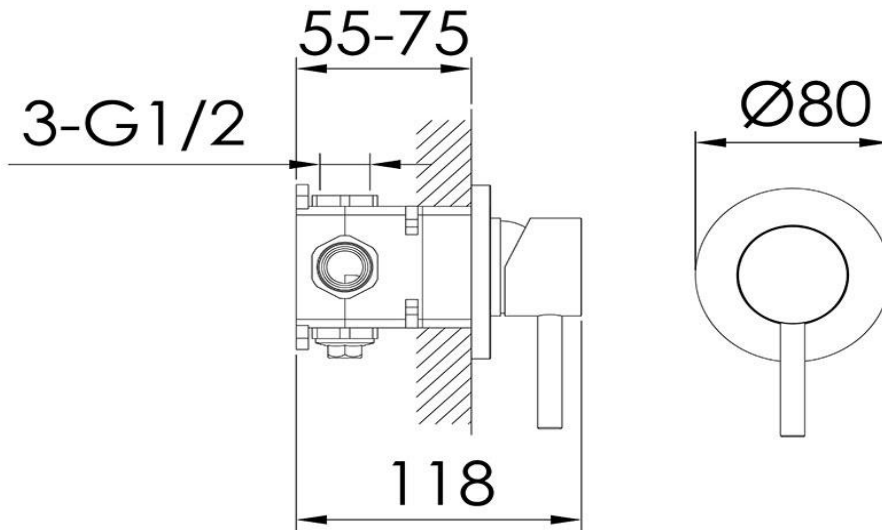

Shower/Bath Mixer with Lever

TUNE

FWU7200BS

Urban Shower/Bath Mixer with Lever Brushed Stainless

Recommended working pressure 200 - 500kPa (balanced)

Sedal ceramic disc cartridge (Made in Spain)

CARE AND USE