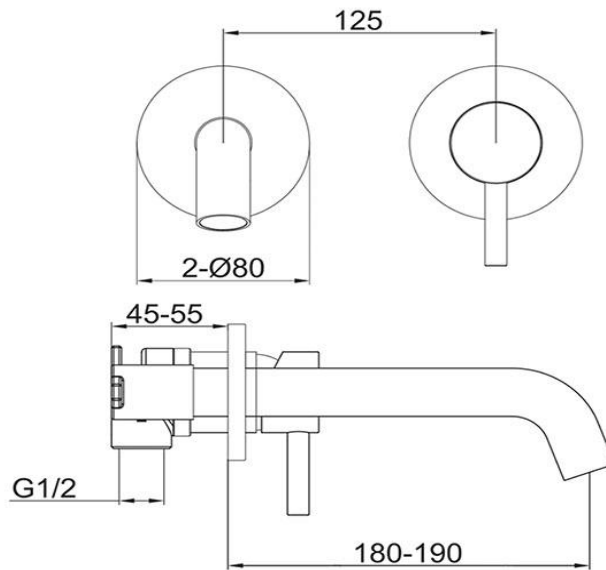

Wall Mounted Basin Mixer

TUNE

FWU8286BS

Urban Wall Mounted Basin Mixer Brushed Stainless

For vessel basin installations in 304 brushed stainless steel
180-190mm reach

Recommended working pressure 200 - 500kPa (balanced)

Sedal ceramic disc cartridge (Made in Spain)

CARE AND USE

Tapware

All finishes are smooth, abrasion resistant, corrosion resistant, fade-proof and easy to clean. All finishes are super hard wearing surfaces that won't chip, peel or tarnish with normal use. All surfaces should be regularly wiped clean with non scouring, neutral wash solutions.

LIMITED PRODUCT WARRANTIES

To be read in conjunction with and subject to all terms and conditions contained in the Waterware 'Producer Statement' available on-line (<http://www.waterware.co.nz/media-downloads>) From date of purchase, Waterware Services warrants products from the following categories to be free from manufacturing defect subject to exclusions (if applicable):

Category	Domestic Installations	Commercial Installations	Exclusions	Wels
Tapware | 10 year conditional warranty	5 years parts and labour, 6-10 years parts only	1 year parts and labour	Handshowers and Hoses	5 Star 5L/min