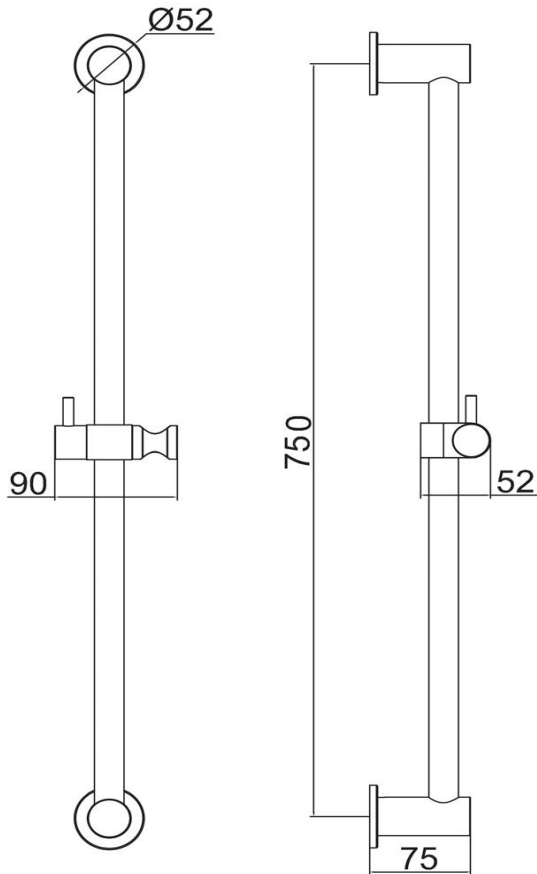

Slide Shower 3 Function

FWUSLIDEBS

Urban Slide Shower 3 Function Brushed Stainless

Slide shower with a three function hand shower in 304 brushed stainless steel

750mm centers and 15mm male wall elbow connection

Full metal rail, end posts and slider for long term durability

1500mm metal wound shower hose

Recommended working pressure 200 - 500kPa (balanced)

CARE AND USE

Tapware

All finishes are smooth, abrasion resistant, corrosion resistant, fade-proof and easy to clean. All finishes are super hard wearing surfaces that won't chip, peel or tarnish with normal use. All surfaces should be regularly wiped clean with non scouring, neutral wash solutions.