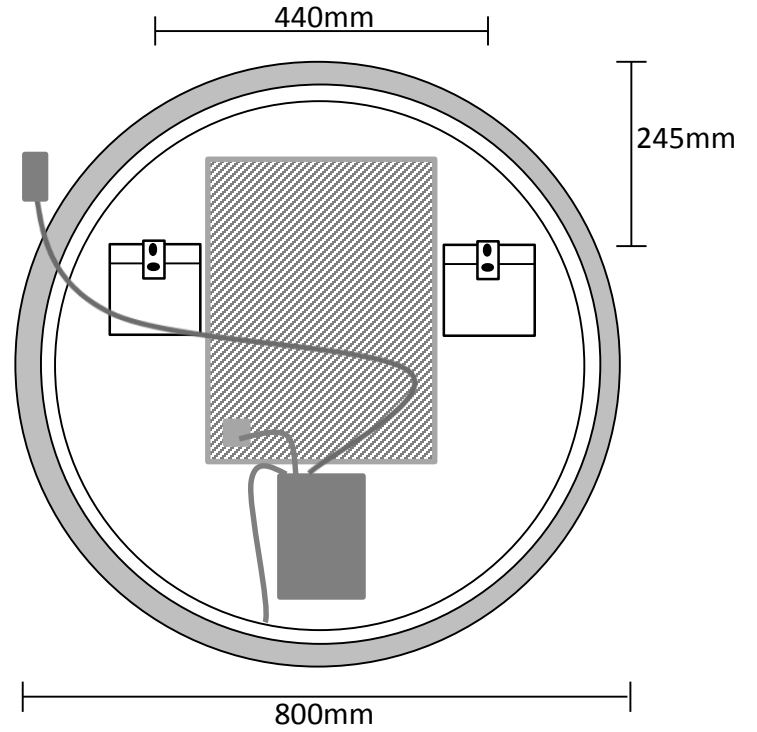

Front

10mm (frame)  
20mm (frost/lights)

Side

31mm  
9mm

Back

TGM

TRENDY  
GLASS & MIRROR

ITEM: GRANADA800