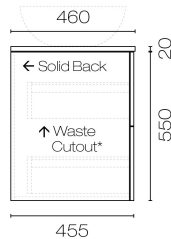

## Hampton Opaco 1200 2 Drawer Wall Vanity

Code: HAO120.W2

<b>Brand</b>	Progetto
<b>Designer</b>	Plumblin
<b>Origin</b>	New Zealand
<b>Finish</b>	Matt
<b>Installation</b>	Wall Hung
<b>Width (mm)</b>	1200
<b>Depth (mm)</b>	460
<b>Height (mm)</b>	570
<b>Warranty</b>	7 Years
<b>Taphole</b>	None (can be drilled onsite with drill bit supplied)
<b>Towel Rail Handle</b>	Yes
<b>Soft Close Drawer/s</b>	Yes
<b>Cabinet Material</b>	Thermoform
<b>Vanity Top Material</b>	Solid Surface
<b>Approx Lead Time</b>	10 weeks may apply for some colours. Please enquire for accurate leadtime.
<b>Notes</b>	Specify basin placement when ordering
<b>Other Information</b>	Features: Anti finger/scratch resistant cabinet finish