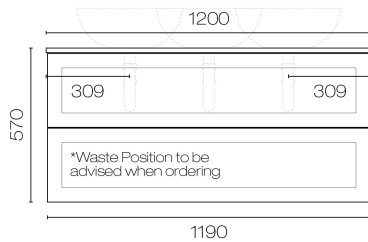

## Hampton Opaco 1200 2 Drawer Wall Vanity

Code: HAO120.W2

<b>Brand</b>	Progetto
<b>Designer</b>	Plumblin
<b>Origin</b>	New Zealand
<b>Finish</b>	Matt
<b>Installation</b>	Wall Hung
<b>Width (mm)</b>	1200
<b>Depth (mm)</b>	460
<b>Height (mm)</b>	570
<b>Warranty</b>	7 Years
<b>Taphole</b>	None (can be drilled onsite with drill bit supplied)
<b>Towel Rail Handle</b>	Yes
<b>Soft Close Drawer/s</b>	Yes
<b>Cabinet Material</b>	Thermoform
<b>Vanity Top Material</b>	Solid Surface
<b>Approx Lead Time</b>	10 weeks may apply for some colours. Please enquire for accurate leadtime.
<b>Notes</b>	Specify basin placement when ordering
<b>Other Information</b>	Features: Anti finger/scratch resistant cabinet finish