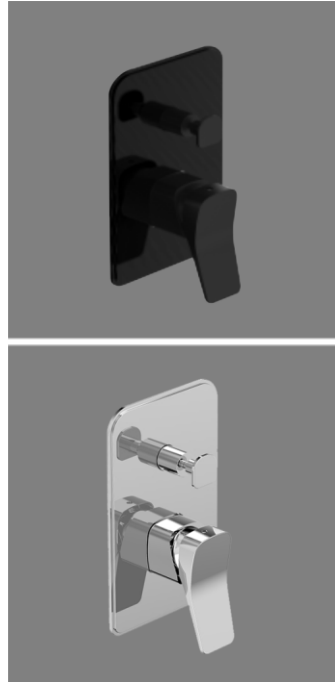

# Infinity Hix

## Shower Mixer with Divertor

aquatica 

**Code: HX SHMBD BLK**

**Code: HX SHMBD**

**Finish:** Chrome / Black

**Faceplate:** 90mm x 160mm x 7.5mm

**Barrel Diameter:** 40mm

**Centre to Centre:** 72mm (mixer to divertor)

**Divertor:** Type: Auto  
Diameter: 20mm  
Operation: Pull to divert  
Default outlet: Lower 1/2" BSP Female

**Backset** (mounting board to front of lining): Minimum: 67mm  
Maximum: 85mm

**Installation:** Hole: Minimum: 43mm x 106mm

**Water Inlet:** 1/2" BSP female

**Water Outlet:** Upper: 1/2" BSP female  
Lower: 1/2" BSP Female

**Cartridge:** 35K Flat base