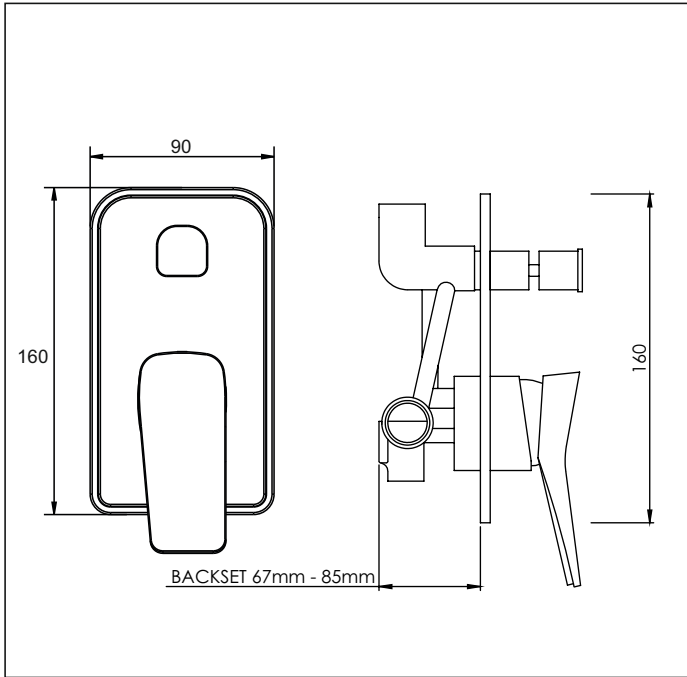

## Shower Mixer with Divertor

aquatica 

**Code: HX SHMBD BLK**

**Code: HX SHMBD**

**Finish:** Chrome / Black

**Faceplate:** 90mm x 160mm x 7.5mm

**Barrel Diameter:** 40mm

**Centre to Centre:** 72mm (mixer to divertor)

**Divertor:** Type: Auto  
Diameter: 20mm  
Operation: Pull to divert  
Default outlet: Lower 1/2" BSP Female

**Backset** (mounting board to front of lining): Minimum: 67mm  
Maximum: 85mm

**Installation:** Hole: Minimum: 43mm x 106mm

**Water Inlet:** 1/2" BSP female

**Water Outlet:** Upper: 1/2" BSP female  
Lower: 1/2" BSP Female

**Cartridge:** 35K Flat base