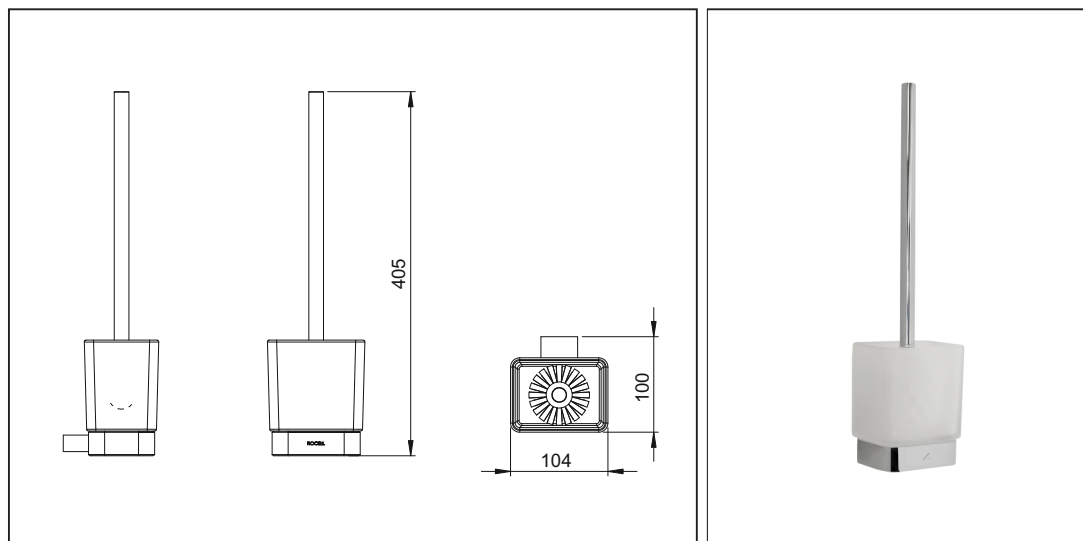

Infinity Hix

Wall-Mounted Toilet Brush & Holder

Code: HX TBH

Finish: Chrome with Frosted Glass

Body: Zinc-Brass

Wall mounted toilet brush holder

Fixing Kit included

Size: 104mm (L) x 100mm (W) x 405mm (H)