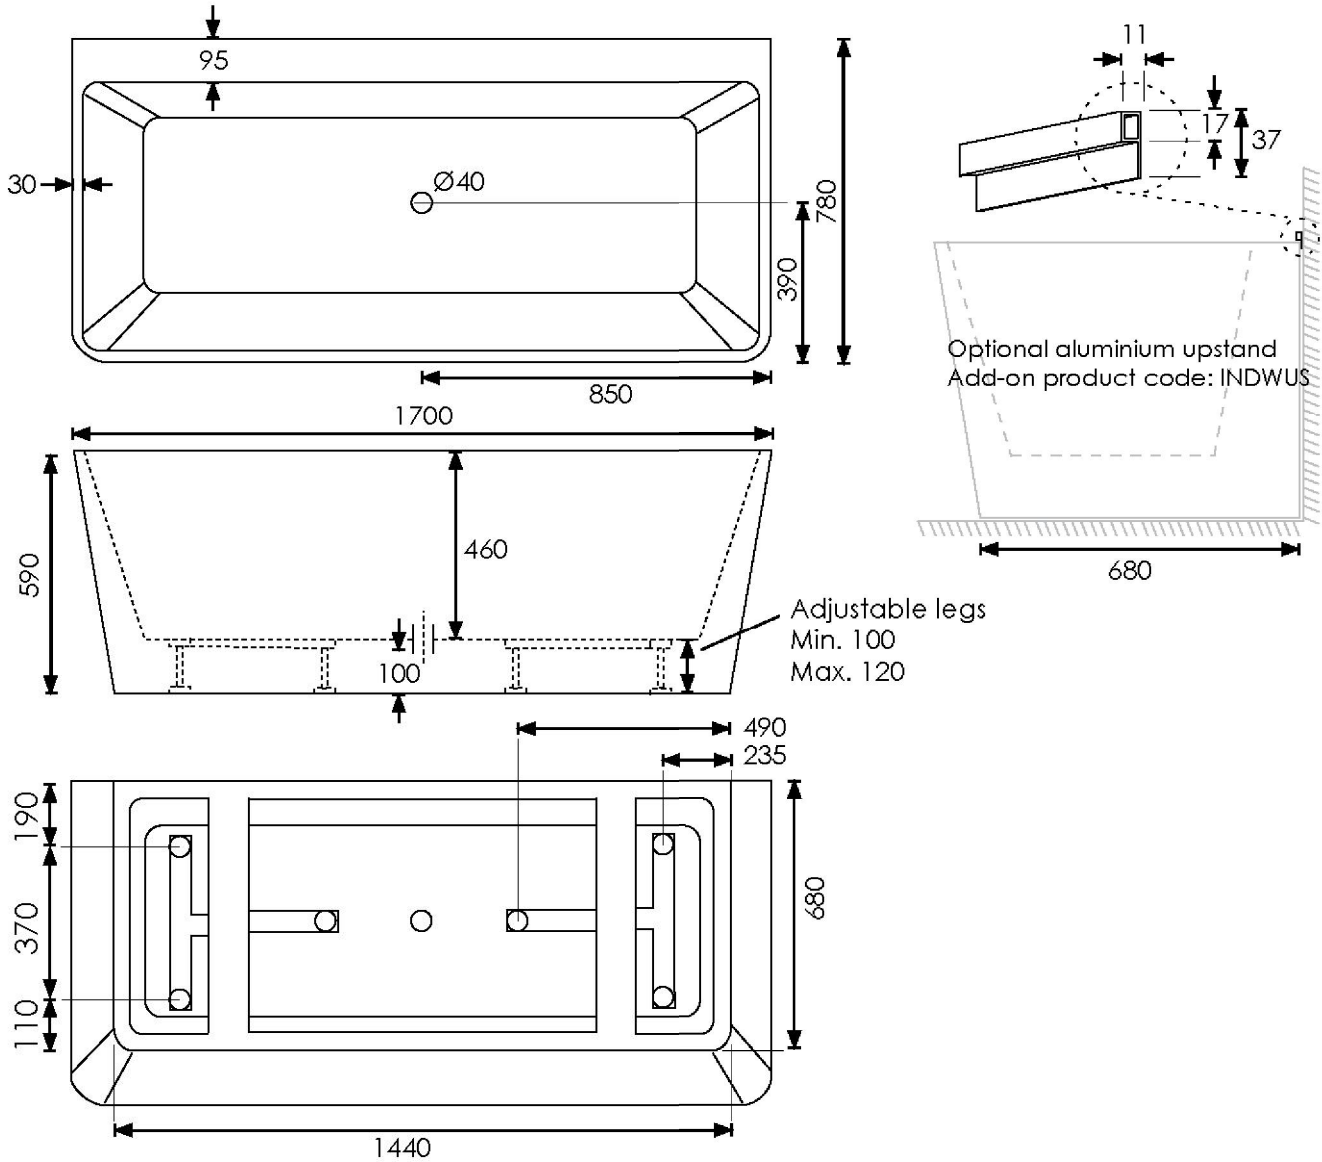

SPECIFICATION SHEET

Indus 1700 Back-to-Wall Bath

Product: Indus 1700 Back-to-Wall Bath
 Size: L1700 X W780 X D590
 Capacity: 285 Litres
 Weight: 52KG
 Requires: 40mm waste (Not included)
 Colour / Code: INDW INDBW

*Disclaimer: Measurements are nominal.

© 2016 Newtech. All rights reserved.