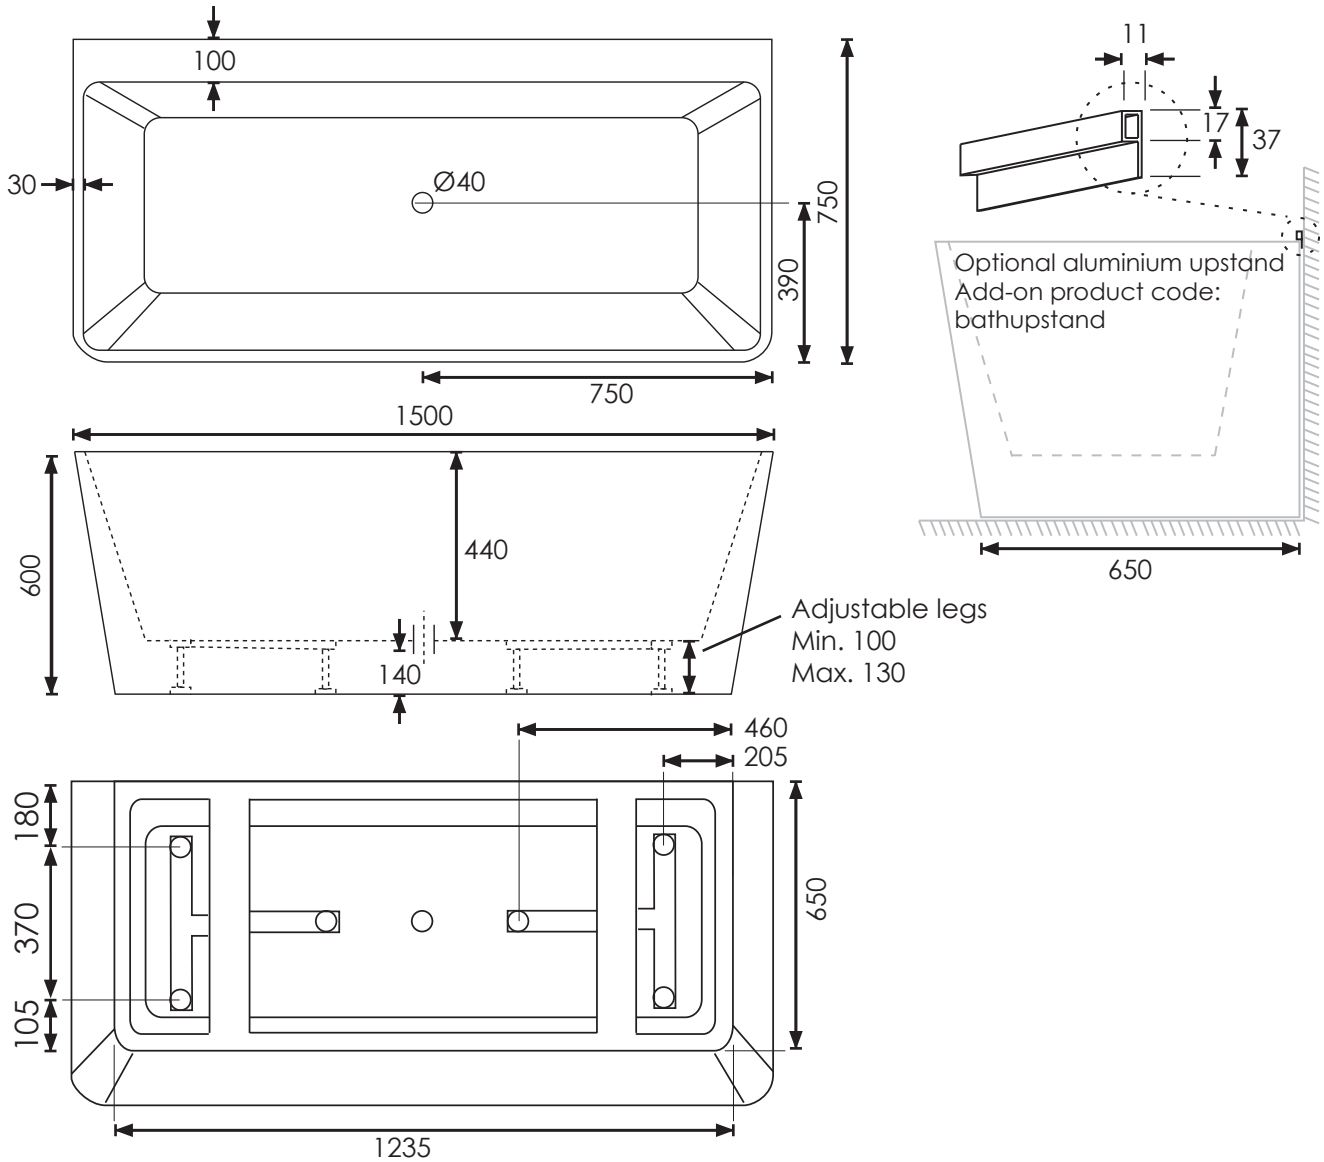

SPECIFICATION SHEET

Indus 1500 Back-to-Wall Bath

Product: Indus 1500 Back-to-Wall Bath
 Size: L1500 X W750 X D600
 Capacity: 240 Litres
 Weight: 49KG
 Requires: 40mm waste (Not included)
 Colour / Code: INDW15

Gloss
 White

*Disclaimer: Measurements are nominal.

@ 2016 Newtech. All rights reserved.