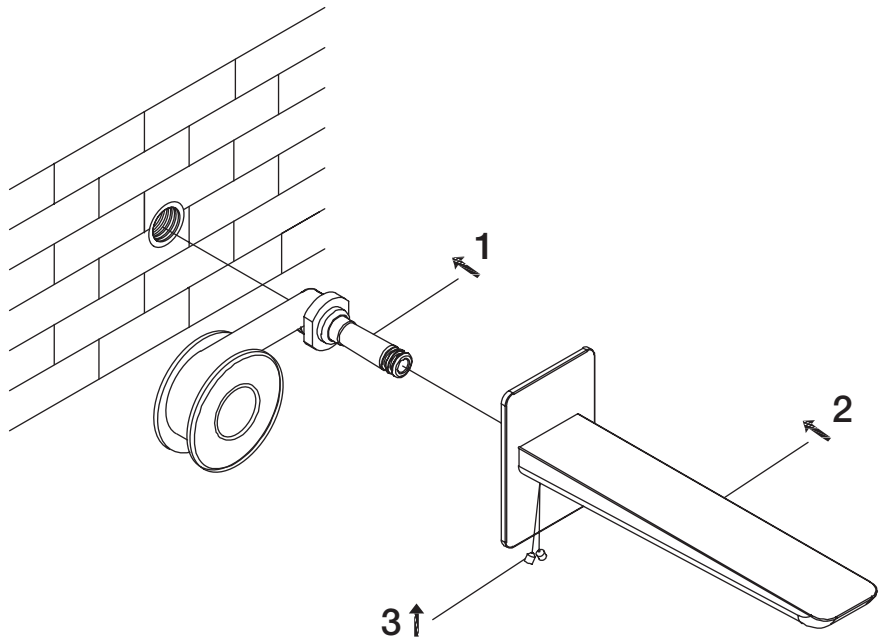

INSTALLATION INSTRUCTIONS

COMO WALL MOUNT BATH SPOUT | C6100

progetto
DESIGN COLLECTION

V 06.10.2020

Distributed by:

Plumbline

T 04 568 9898 E sales@plumblin.co.nz
www.plumblin.co.nz