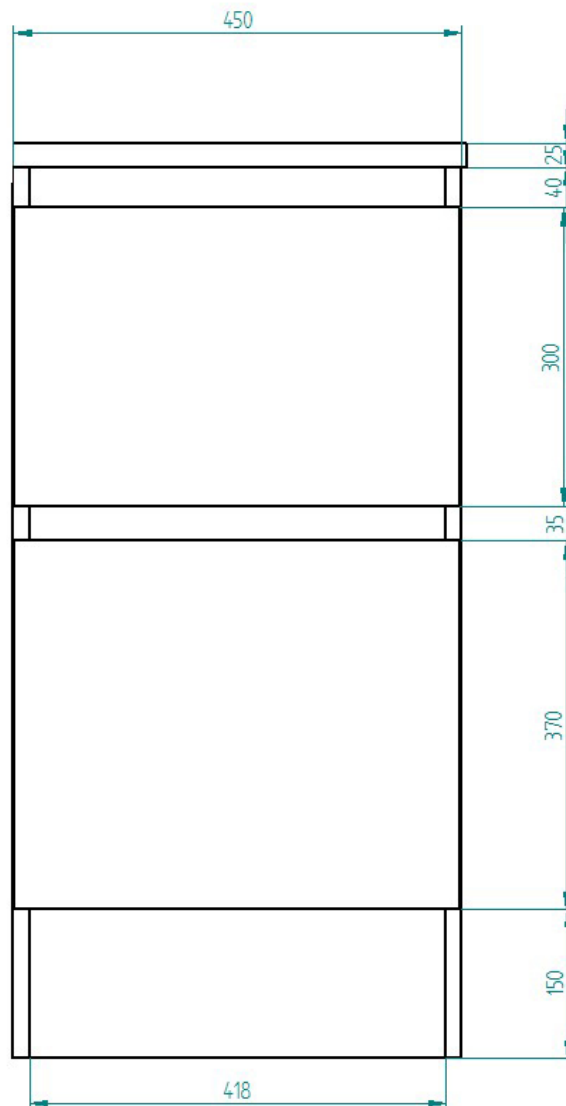

Ironing Board /

LAUNDRY

DESCRIPTION

Pull-Out Ironing Board

PRODUCT CODE

VLUAIB45D2 / VLUAIB45D2M / VLUAIB45D2T

FEATURES

- Dimensions - W 450 x H 920 x D 590 mm
- Fold down top cupboard with pull out ironing board.
- Available in White, Custom Colour Paint or Timber Veneer finishes.
- White Paint - The paint used on our products is polyurethane or UV based. It is five times harder and more durable than lacquer finishes.
- Timber Veneer - Finishes are 100% natural, so each have variations in grain and colour. All come stained and sealed with a protective UV finish.
- Timber Effect Melamine - Our wood grain melamine is a low-pressure laminate.
- NZ-made cabinetry.

NOTES

See our website for product prices. Drawing indicates the technical measurement only and is not a reflection of how the product will look. Sizes are nominal only. All drawings in millimeters. Drawings not to scale. June 2021.

Ironing Board /

LAUNDRY

DESCRIPTION

Pull-Out Ironing Board

PRODUCT CODE

VLUAIB45D2 / VLUAIB45D2M / VLUAIB45D2T

TECHNICAL DRAWINGS

Front

NOTES

Drawing indicates the technical measurement only and is not a reflection of how the unit will look. Sizes are nominal only. All drawings in millimeters. Drawings not to scale. June 2021.