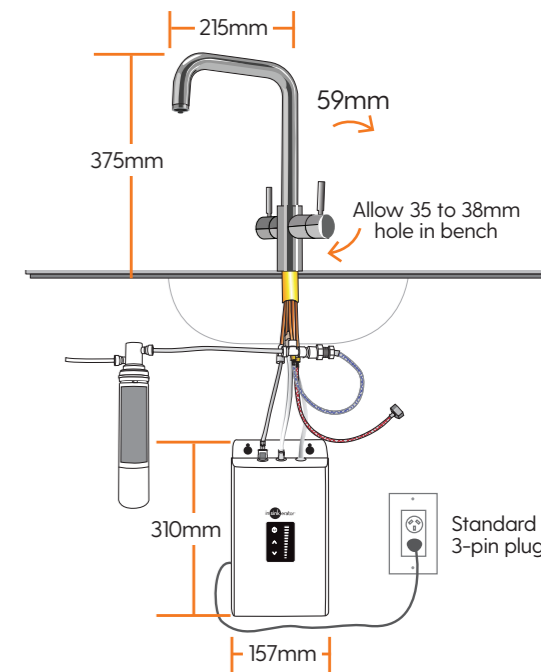

## Uso

Product Code: MTUSO-CH  
Finish: CHROME

Product Code: MTUSO-JB  
Finish: BLACK/CHROME

Product Code: MTUSO-BR  
Finish: BRUSHED STEEL

[multitap.co.nz](http://multitap.co.nz)

For service and installation, call 0800 200 510 or visit [www.insinkerator.co.nz](http://www.insinkerator.co.nz)