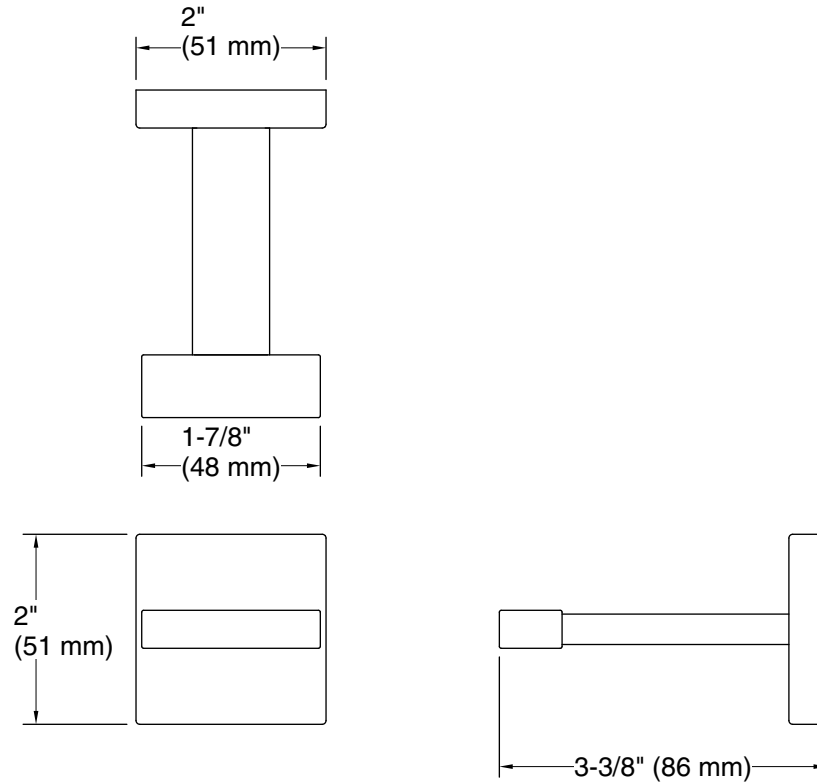

Technical Information

All product dimensions are nominal.

Material: Zinc, Stainless Steel

Notes

Install this product according to the installation instructions.

CAUTION: Risk of personal injury. Do not install these products in any area where they are likely to be used inadvertently as a grab bar or support bar. These products are not designed or intended for use as a grab bar or support bar.