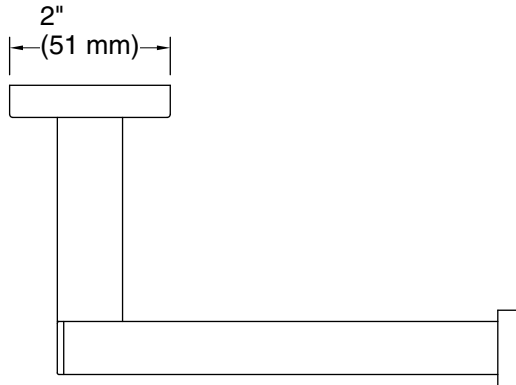

Technical Information

All product dimensions are nominal.

Installation Type: Wall-mount

Material: Zinc, Brass

Notes

Install this product according to the installation instructions.

CAUTION: Risk of personal injury. Do not install these products in any area where they are likely to be used inadvertently as a grab bar or support bar. These products are not designed or intended for use as a grab bar or support bar.