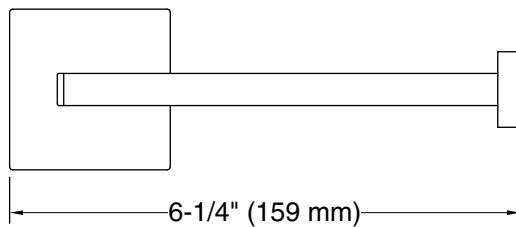

Technical Information

All product dimensions are nominal.

Installation Type: Wall-mount

Material: Zinc, Brass

Notes

Install this product according to the installation instructions.

CAUTION: Risk of personal injury. Do not install these products in any area where they are likely to be used inadvertently as a grab bar or support bar. These products are not designed or intended for use as a grab bar or support bar.