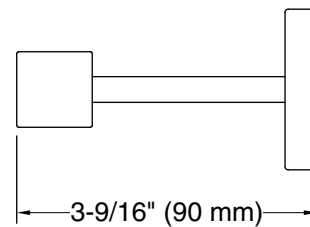

Technical Information

All product dimensions are nominal.

Installation Type: Wall-mount

Material: Zinc, Brass

Notes

Install this product according to the installation instructions.

CAUTION: Risk of personal injury. Do not install these products in any area where they are likely to be used inadvertently as a grab bar or support bar. These products are not designed or intended for use as a grab bar or support bar.