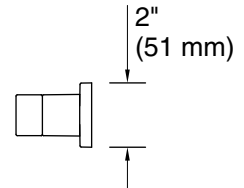

Technical Information

All product dimensions are nominal.

Installation Type: Wall-mount

Material: Zinc, Stainless Steel

Notes

Install this product according to the installation instructions.

WARNING: Risk of personal injury. The wall plates on the grab bar must be mounted to a brace between the wall studs. This will ensure that the weight of the user is adequately supported.

ADA compliant when installed to the specific requirements of these regulations.