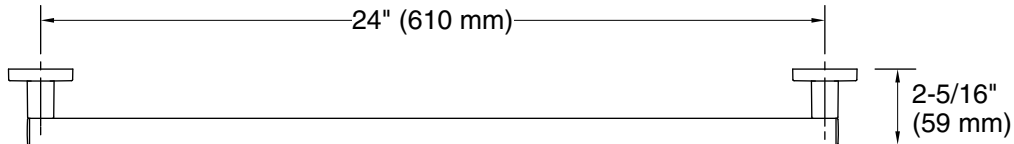

Technical Information

All product dimensions are nominal.

Installation Type: Wall-mount

Material: Zinc, Stainless Steel

Notes

Install this product according to the installation instructions.

WARNING: Risk of personal injury. The wall plates on the grab bar must be mounted to a brace between the wall studs. This will ensure that the weight of the user is adequately supported.

ADA compliant when installed to the specific requirements of these regulations.