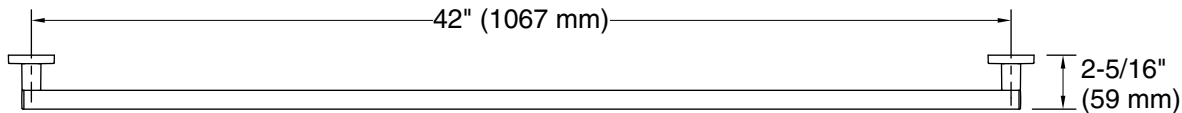

Technical Information

All product dimensions are nominal.

Installation Type: Wall-mount

Material: Zinc, Stainless Steel

Notes

Install this product according to the installation instructions.

WARNING: Risk of personal injury. The wall plates on the grab bar must be mounted to a brace between the wall studs. This will ensure that the weight of the user is adequately supported.

ADA compliant when installed to the specific requirements of these regulations.