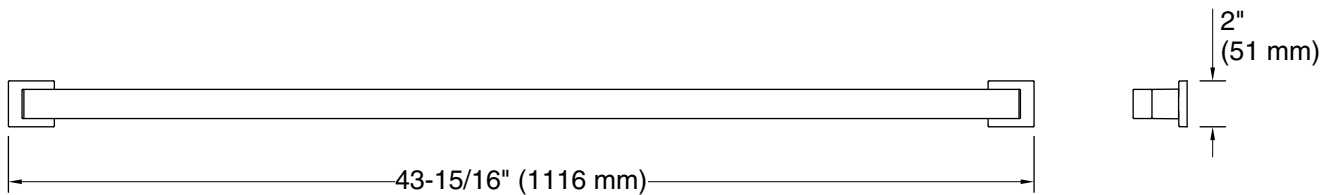

Square

42" grab bar
K-23297

Features

- 42" (1067 mm) bar.
- Provides minimum 300 lb load capacity.

Material

- Premium metal construction for durability and reliability.
- KOHLER finishes resist corrosion and tarnishing.

THE BOLD LOOK
OF **KOHLER**®

Technical Information

All product dimensions are nominal.

Installation Type: Wall-mount

Material: Zinc, Stainless Steel

Notes

Install this product according to the installation instructions.