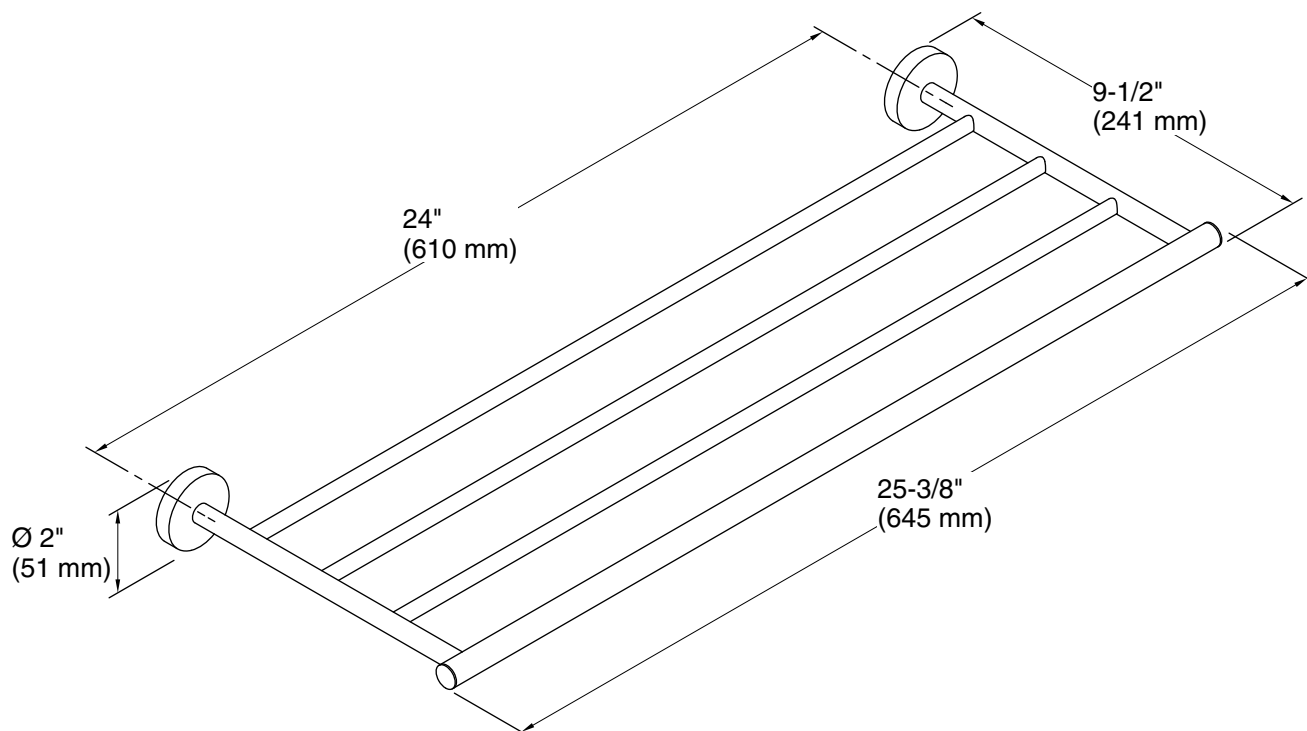

Technical Information

All product dimensions are nominal.

Installation Type: Wall-mount

Material: Zinc

Notes

Install this product according to the installation instructions.

CAUTION: Risk of personal injury. Do not install these products in any area where they are likely to be used inadvertently as a grab bar or support bar. These products are not designed or intended for use as a grab bar or support bar.