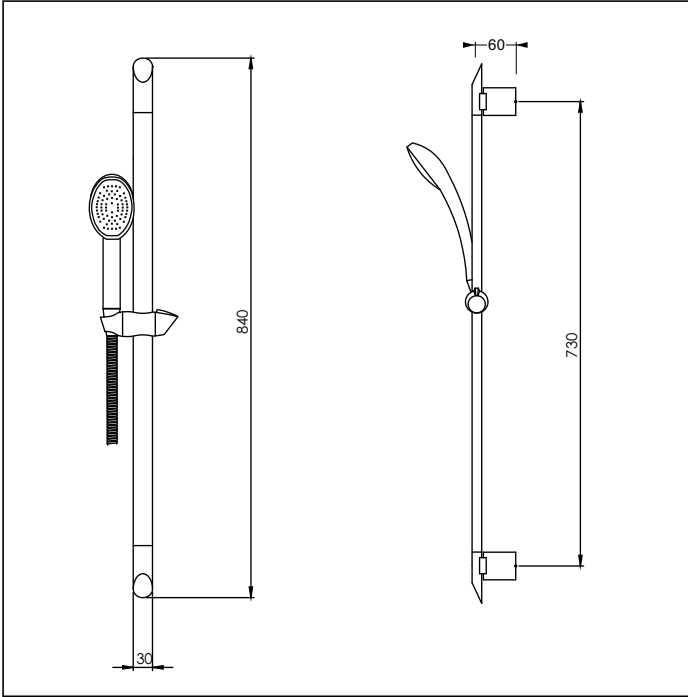

Kudos

Single Spray Handshower Set

aquatica

Code: KD SSHSS

Code: KD SHH Head only

Finish: Chrome

Rail: Elliptical 15mm x 30mm

Clamp: Twist to lock
Length: 840mm

End Post Footprint: Rectangular 22mm (w) x 45mm (h)

Head: Single Spray - rub clean

Size of Head: 77mm x 109mm Elliptical

Spray Pattern @ Head: 50mm x 85mm Elliptical

Spray Pattern @ 1/2m: 110mm x 150mm Elliptical

Spray Hose Construction: Metal wide bore
Length: 1.5m

Wall elbow: Luxury

KIWI OWNED COMPANY

NZ • DESIGNED
• ASSEMBLED
• TESTED

Aquatica NZ Limited

9 Saunders Place,
Avondale, Auckland.
Tel: 09-828 2068,
Fax: 09-828 2069
Email: info@aquatica.co.nz
or visit our website:
www.aquatica.co.nz