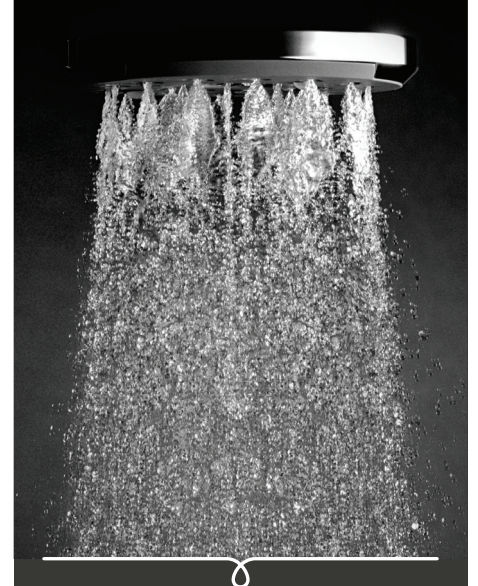

#### KIRI OVERHEAD SHOWER ON WALL ARM

Satinjet®. The unmistakable feeling of 300,000 droplets per second.

Unlike conventional showers, Satinjet uses unique twin-jet technology to create optimum water droplet size and pressure, with over 300,000 droplets per second providing greater warmth and coverage. The result is an immersive, full-body experience.

**CONSTRUCTION:** 320mm wall mounted arm  
**CLASSIFICATION:** Suitable for **all pressure** systems  
**WORKING PRESSURE:** 35 - 500kPa  
**INLET CONNECTION:** 1/2" BSP female  
**OPERATING TEMPERATURE:** 5 °C - 70 °C  
**WATERFLOW RATE:** 9.0 l/m

- Features award-winning Satinjet® technology
- 216mm diameter shower rose
- Easy to clean faceplate
- 3 star WELS rated on mains pressure (8.5 l/m)
- 2 star WELS rated on low pressure (11 l/m)

KI200WCP