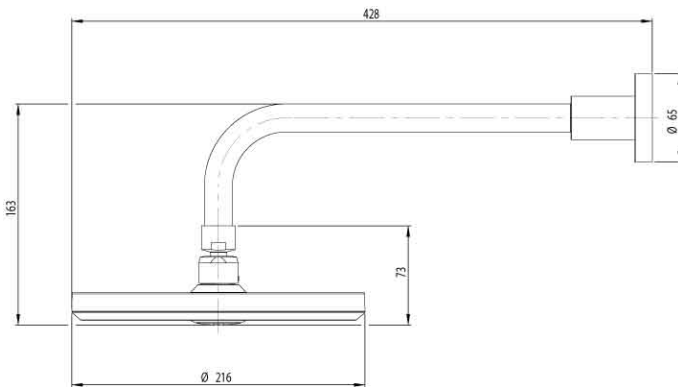

#### KIRI OVERHEAD SHOWER ON WALL ARM

Satinjet®. The unmistakable feeling of 300,000 droplets per second.

Unlike conventional showers, Satinjet uses unique twin-jet technology to create optimum water droplet size and pressure, with over 300,000 droplets per second providing greater warmth and coverage. The result is an immersive, full-body experience.

**CONSTRUCTION:** 320mm wall mounted arm  
**CLASSIFICATION:** Suitable for **all pressure** systems  
**WORKING PRESSURE:** 35 - 500kPa  
**INLET CONNECTION:** 1/2" BSP female  
**OPERATING TEMPERATURE:** 5 °C - 70 °C  
**WATERFLOW RATE:** 9.0 l/m

- Features award-winning Satinjet® technology
- 216mm diameter shower rose
- Easy to clean faceplate
- 3 star WELS rated on mains pressure (8.5 l/m)
- 2 star WELS rated on low pressure (11 l/m)

KI200WCP