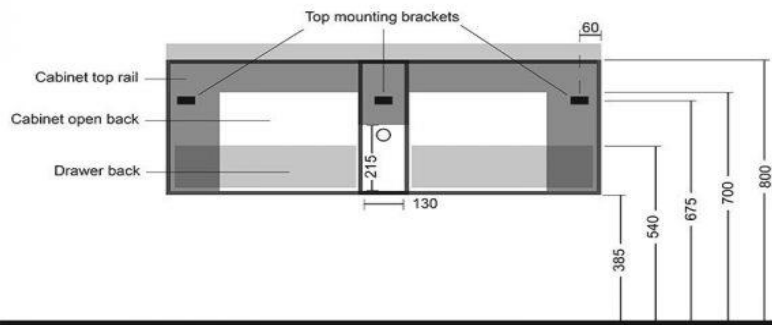

Kzoao 1200 Beech Vanity

KZCS1200BE

Kzoao 1200mm Beech Vanity Single Waste Cut Out

1200mm beech wood grain deep drawer cabinet
 Wall hung double drawer cabinet with soft close drawers
 finished in a beech wood grain laminate finish over 'E-ZERO' low formaldehyde emitting MDF

The internals of the cabinet is structured in a way to allow for a single basin top to be installed on it

Note: The vanity and top are sold separately, if you require both please ensure you add both to your cart

Rear View (KZCS1200)
 1200mm wide x 470mm deep x 415mm high

CARE AND USE

Cabinets

Wood veneers, laminates or lacquered finishes should be regularly wiped clean with non scouring, neutral wash solutions. Never use an abrasive cleaner or petroleum based products.