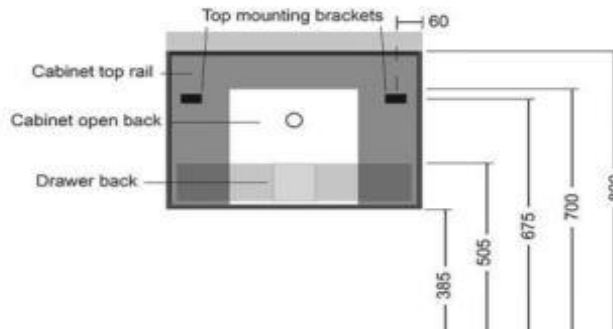

## Kzoao 600 Beech Vanity

KZCS600BE

Kzoao 600mm Beech Vanity Single Waste Cut Out

600mm beech wood grain deep drawer cabinet  
 Wall hung cabinet with soft close drawers finished in a beech wood grain laminate finish over 'E-ZERO' low formaldehyde emitting MDF

Note: The vanity and top are sold separately, if you require both please ensure you add both to your cart

Rear View (KZCS600)  
 600mm wide x 470mm deep x 415mm high