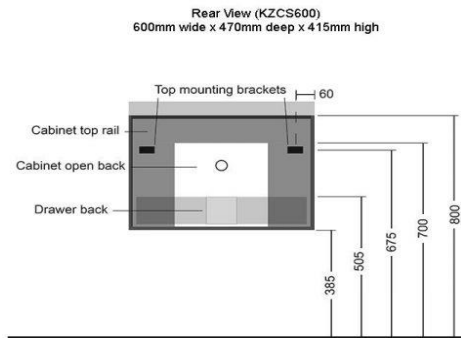

Kzoao 600 White Vanity

KZCS600WH

Kzoao 600mm White Vanity Single Waste Cut Out

600mm white lacquered deep drawer cabinet
Wall hung cabinet with soft close drawers finished in a glossy white lacquered paint finish over 'E-ZERO' low formaldehyde emitting MDF

Note: The vanity and top are sold separately, if you require both please ensure you add both to your cart

CARE AND USE

Cabinets

Wood veneers, laminates or lacquered finishes should be regularly wiped clean with non scouring, neutral wash solutions. Never use an abrasive cleaner or petroleum based products.

LIMITED PRODUCT WARRANTIES

To be read in conjunction with and subject to all terms and conditions contained in the Waterware 'Producer Statement' available on-line (<http://www.waterware.co.nz/media-downloads>) From date of purchase, Waterware Services warrants products from the following categories to be free from manufacturing defect subject to exclusions (if applicable):

Category	Domestic Installations	Commercial Installations	Exclusions	Wels
Vanity Cabinets & furniture	5 years parts and labour	1 years parts and labour	None	Not required