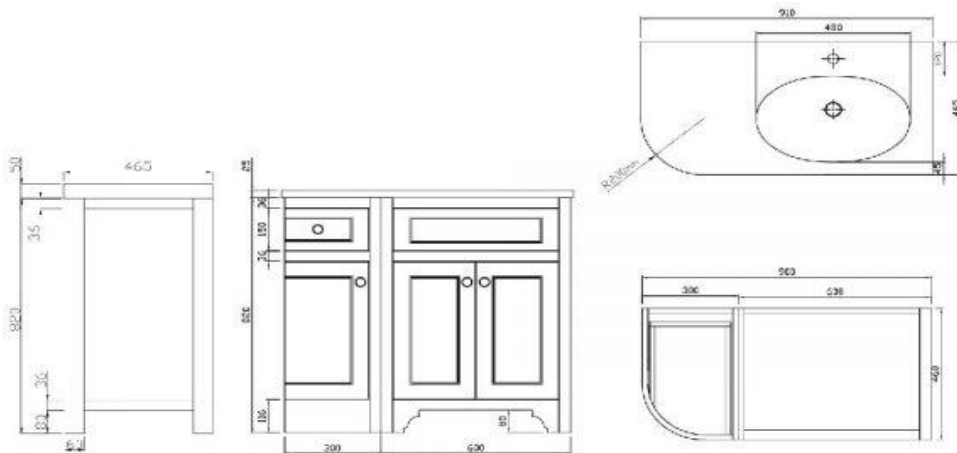

## England Freestanding Right vanity

KZENG900RGY

Kzoao 900mm Freestanding Grey England Vanity (right)

900mm grey cabinet (right) and single bowl 'England' top  
 Freestanding cabinet with soft close drawers finished in a matte grey laquered paint finish over 'E-ZERO' low formaldehyde emitting MDF

Honed white stone resin slab top with integrated overflow protection

Chrome drawer pulls

Left side compartment